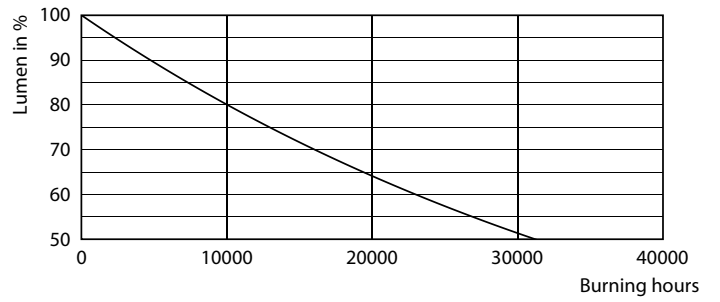

Classic filament LEDbulbs

Lifetime

15K LED

15K LMP