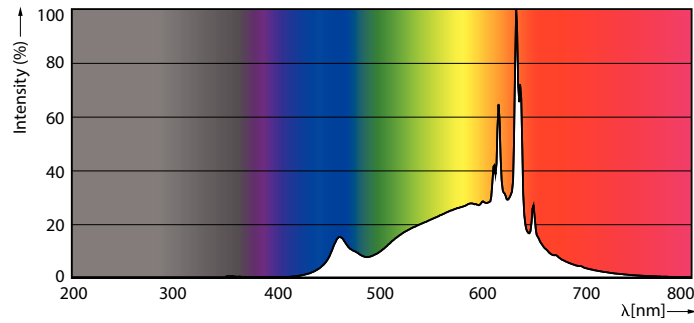

Photometric data

LEDbulb CLA 11,5W A60 E27 927 922 CL