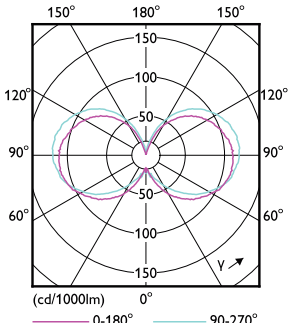

LEDbulb CLA WGD CRI90

© 2021 Philips Lighting B.V. Page 11

LEDbulb CLA 11,5W A60 E27 927 922 CL