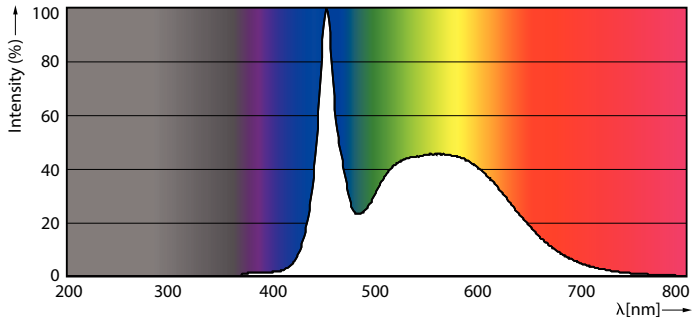

Master Value LEDtube Universal T8

Photometric data

LEDtube 24W G13 3700lm 865