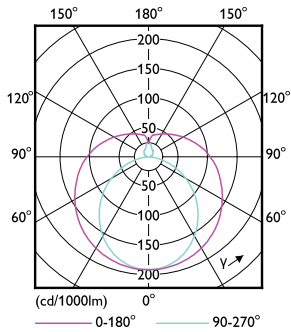

Photometric data

LEDtube T8 G13 MAS

LEDtube 24W G13 3700lm 865