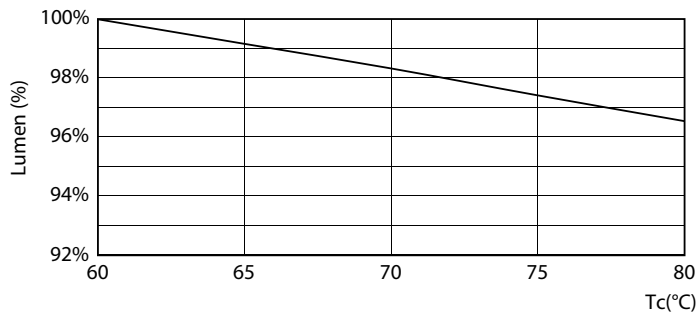

Lifetime

LEDtube 50K MAS LumenVsTc