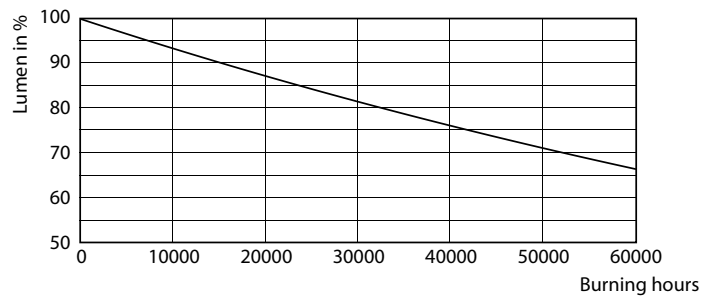

LEDtube 50K-LMP