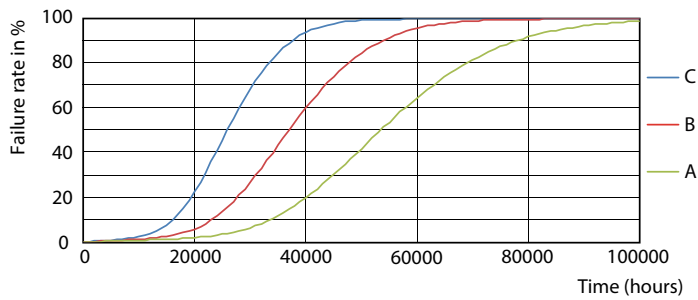

LEDtube 50K FailureRate-LED