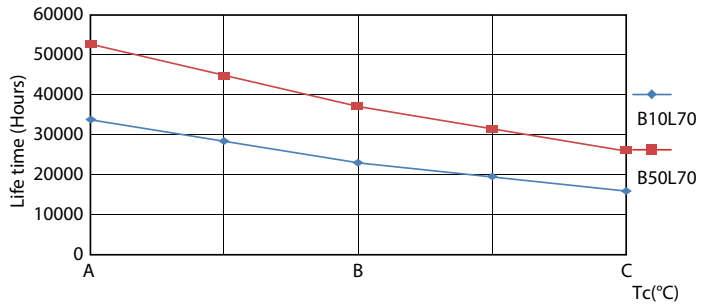

Master Value LEDtube Universal T8

Lifetime

LEDtube 50K LifetimeVsTc-LED