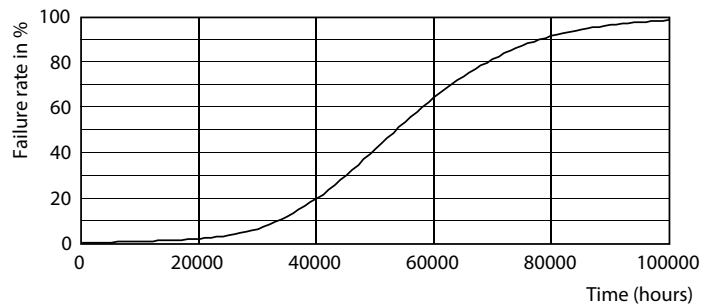

LEDtube 50K-LED