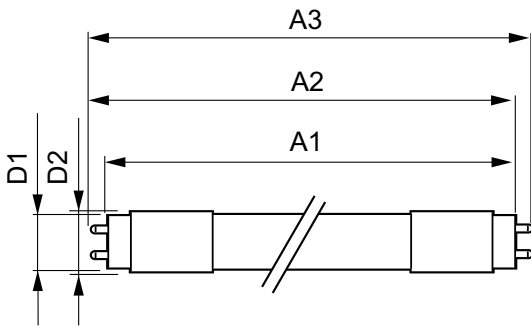

Product data

General Information		LLMF At End Of Nominal Lifetime (Nom) 70 %	
Cap-Base	G13 [Medium Bi-Pin Fluorescent]		
EU RoHS compliant	Yes		
Nominal Lifetime (Nom)	50000 h		
Switching Cycle	50000X		
Technical Type	24-58W		
Light Technical		Operating and Electrical	
Color Code	865 [CCT of 6500K]	Input Frequency	50 to 60 Hz
Beam Angle (Nom)	240 °	Power (Nom)	24 W
Luminous Flux (Nom)	3700 lm	Lamp Current (Nom)	110 mA
Color Designation	Cool Daylight	Starting Time (Nom)	0.5 s
Correlated Color Temperature (Nom)	6500 K	Warm Up Time to 60% Light (Nom)	0.5 s
Luminous Efficacy (rated) (Nom)	154.00 lm/W	Power Factor (Nom)	0.9
Color Consistency	<6	Voltage (Nom)	220-240 V
Color Rendering Index (Nom)	83		
		Temperature	
		T-Ambient (Max)	45 °C
		T-Ambient (Min)	-20 °C
		T-Storage (Max)	65 °C
		T-Storage (Min)	-40 °C

Master Value LEDtube Universal T8

T-Case Maximum (Nom)	50 °C
Controls and Dimming	
Dimmable	No
Mechanical and Housing	
Bulb Finish	Frosted
Bulb Material	Glass
Product Length	1500 mm
Bulb Shape	Tube, double-ended
Approval and Application	
Energy Efficiency Label (EEL)	A++
Energy Saving Product	Yes
Approval Marks	RoHS compliance TUV CE marking KEMA Keur certificate

Energy Consumption kWh/1000 h	24 kWh
Product Data	
Full product code	871869973927000
Order product name	MAS LEDtube VLE UN 1500mm UO 24W865 T8
EAN/UPC - Product	8718699739270
Order code	929002333502
Numerator - Quantity Per Pack	1
Numerator - Packs per outer box	10
Material Nr. (12NC)	929002333502
Net Weight (Piece)	0.270 kg

Dimensional drawing

TLED5ft 220-240V 24-58W 3700lm 6500K G13

Product	D1	D2	A1	A2	A3
MAS LEDtube VLE UN 1500mm UO 24W865 T8	25.7 mm	28 mm	1500 mm	1505.9 mm	1514.2 mm

Photometric data

LEDtube T8 G13 MAS

LEDtube 24W G13 3700lm 865