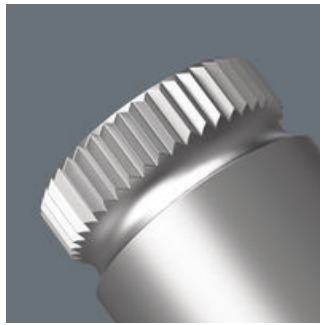

EAN:	4013288221216	Size:	0x0x0 mm
Part number:	05042674001	Weight:	0 g
Article number:	781 C	Country of origin:	CZ
		Customs tariff number:	82079030

- 1/2" to 3/8" connection part
- With secure socket fixing
- With 1/2" square head socket drive
- 3/8" external square
- Made of chrome-vanadium for high load capacity

Connection part 1/2" square head socket to 3/8" external square head. For manual and machine-operated tools (non-impact), with ball stop groove to safely lock the socket, knurling at the rear end for manageability during manual use; chrome-vanadium, dull chromed.

Our Autumn/Winter production innovations

Chrome vanadium steel

Knurling

The connection parts are suitable for high loads thanks to their chrome-vanadium steel design.

Knurling on lower end for more grip when used manually