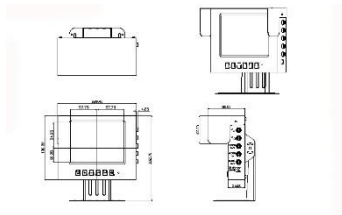

### Main Features:

- Resolution: 960 x 234
- Picture Ratio: 4:3
- Brightness: 200 cd/m<sup>2</sup> LED Back Light.
- Contrast Ratio: 500:1
- Inputs: VGA, 2 x Composite, Audio.
- Output: Video and Audio via Speaker.
- Mounting: "C" mount. VESA 75mm.
- LCD Panel Screen Protector.
- Aluminium cabinet finished in Black.
- OSD Menu with Hot keys.
- Left/Right/Up/Down image reverse.

### SPECIFICATIONS:

- Active area: 112.896 x 84.672 (WxH)mm. • Dot Pitch: 0.0588 x 0.1764. • PAL and NTSC Auto.
- Response Time: 10/15ms (Tr/Tf). • Viewing angle: Left/Right: 70°, Up:50°, Down:70°.
- Controls: Menu, +, -, Image reverse, Source selection, On/off. Power On LED.
- Power Source: 12V DC, 500mAmp, 7 Watts approx.
- Dimensions: 169.4 x 136.2 x 36. Carton: 283 x 233 x 61 (WxHxD)mm.
- Weight: Unit: 0.82Kgms, Carton: 1.66Kgms. • Temp: Operation: -20°C~70°C, Storage: -30~80°C.