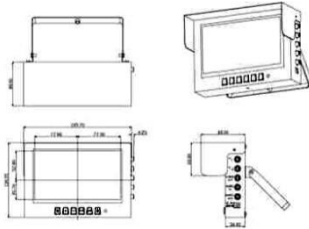

### Main Features:

- Resolution: 800xRGBx480 pixels.
- Picture Ratio: 16:9 & 4:3.
- Brightness: 185 cd/m2. LED Back Light.
- Contrast Ratio: 300:1
- Inputs: VGA, Composite Video x 2, Audio.
- Output: Composite Video, Audio via Speaker and Headphone.
- OSD Menu with Hot keys.
- Mounting: VESA 75x75mm and "C" mount.
- Aluminium cabinet finished in Black.
- LCD Panel Screen Protector.
- Hot Key: V1/V2/VGA and Image Reverse Left/Right/Up/Down.

The LM7327 with TFT active matrix technology, offers a sharp and high contrast display with universal application opportunities. Inputs of VGA, Composite Video and Audio, Metal cased with "C" and VESA mountings providing a rugged unit. Easy to setup and adjust with the Front panel keys and OSD. Hot Keys for Video image Up/Down/Left/Right and Video1/2. An audio input enables sound output via speaker or headphones. Ideal for Surveillance Systems, Reverse Monitoring Vehicle systems and Video and PC applications. Note: The Stand type may vary.

### SPECIFICATIONS:

- Active area: 154.08 x 85.92 (WxH)mm. • Dot Pitch: 0.073 x 0.219. • PAL and NTSC Auto.
- Response Time: 12/18ms (Tr/Tf). • Viewing angle: Left/Right: 70°, Up:50°, Down:70°.
- Controls: Menu, +, -, Left/Right/Up/Down image reverse, Video 1 & 2, On/off. Power On LED.
- Audio In and Out via Speaker and Headphone Jack. Video Output.
- Power Source: 12V DC, 266mA, 3.24 Watts approx.
- Dimensions: 195.7 x 136.2 x 36. Carton: 283 x 61 x 233 (WxHxD)mm.
- Weight: Unit:0.73Kgms, Carton: 1.56Kgms. • Temp: Operation: -10°C~60°C, Storage: -20~70°C.

**Connections:** Input: VGA: 15 pin D-SUB. Video 1 & 2: Phono Socket. Audio: Phono Socket. DC: 2.1mm jack Socket. Output: Video: Phono Socket. Audio via Headphone Jack: 3.5mm.

**Standard accessories:** Stand, UK AC Adaptor, Hood Visor.