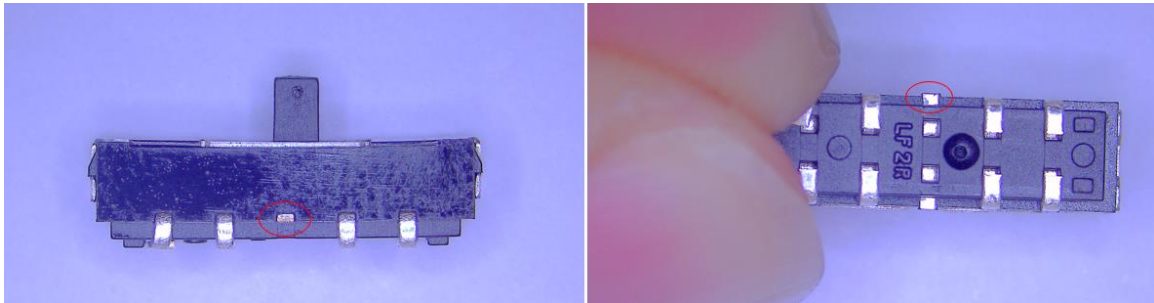

1. Purpose

This notification is to announce a base material improvement and corresponding cosmetic change for select JS series slide switches.

2. Overview

This change indicates the new base material used for select JS series slide switches as well as a cosmetic only change to the visual appearance of the parts as a result of the base material improvement. These changes in no way affect the overall form, fit, or function of the parts.

3. Impact of Change

- 3.1 The base material plastic is changing from PA46 to PPA in order to leverage the lower water absorption of PPA as compared with PA46.
- 3.2 There is an associated cosmetic change in switch appearance as seen in the pictures below showing a trimmed off additional terminal in the middle of the switch base. This terminal is trimmed off such that it extends no more than 0.3mm outward from the switch base after trimming.

4. Part Numbers Affected

The following part numbers are affected by this change:

1. JS203011SCQN
2. JS203011JCQN
3. JS203011CQN
4. JS0014
5. JS0019
6. JS207011SCQNR

5. Date of application

- Last time buy: Not applicable
- Implementation Date: Immediate
- This PCN is for information purposes for those who are presently buying this part number. It will be effective starting from 16 December 2020.

6. Conditions of Application

- Ordering: Not affected
- Pricing: Not affected
- Stock: Not affected

C&K

Reservoir Place, 1601 Trapelo Road Suite 178, Waltham MA 02451
Tel: +617.969.3700   ckswitches.com

Document subject to change without prior notice