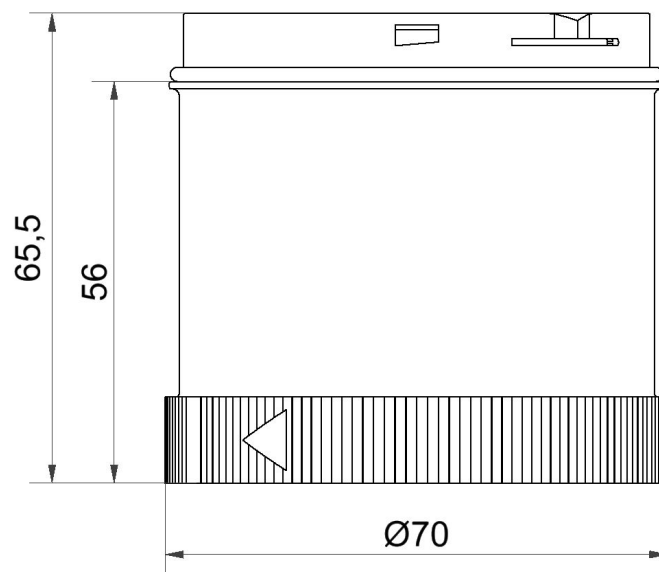

Modular Signal Towers / KombiSIGN 72
TwinLIGHT Classic 24VAC/DC GN

EAC certificate available	Yes
Conforms with AS-I	No
ICAO Certification	No
Conforms with GL	No
Conforms with RoHS CN	No
Conforms with VdS	No

DRAWING

! For additional installation and mounting information, refer to the appropriate user guide at www.werma.com. This printed copy is for information only and is subject to alteration.