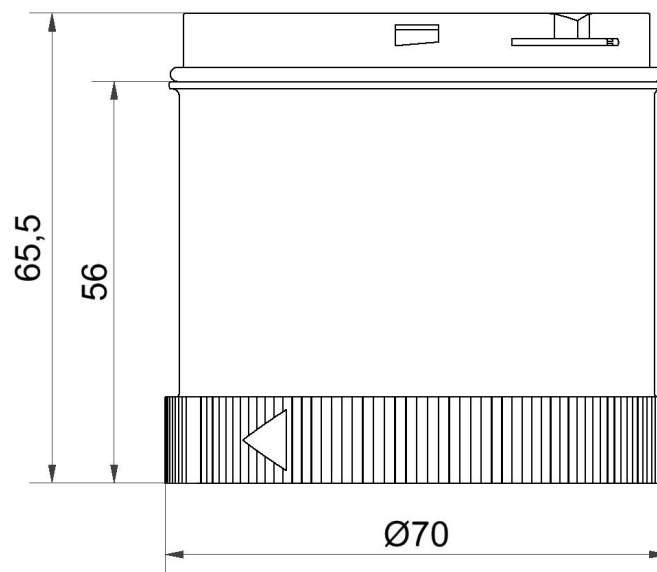

Modular Signal Towers / KombiSIGN 72
TwinLIGHT Classic 24VAC/DC YE

EAC certificate available	Yes
Conforms with AS-I	No
ICAO Certification	No
Conforms with GL	No
Conforms with RoHS CN	No
Conforms with VdS	No

DRAWING

For additional installation and mounting information, refer to the appropriate user guide at www.werma.com. This printed copy is for information only and is subject to alteration.