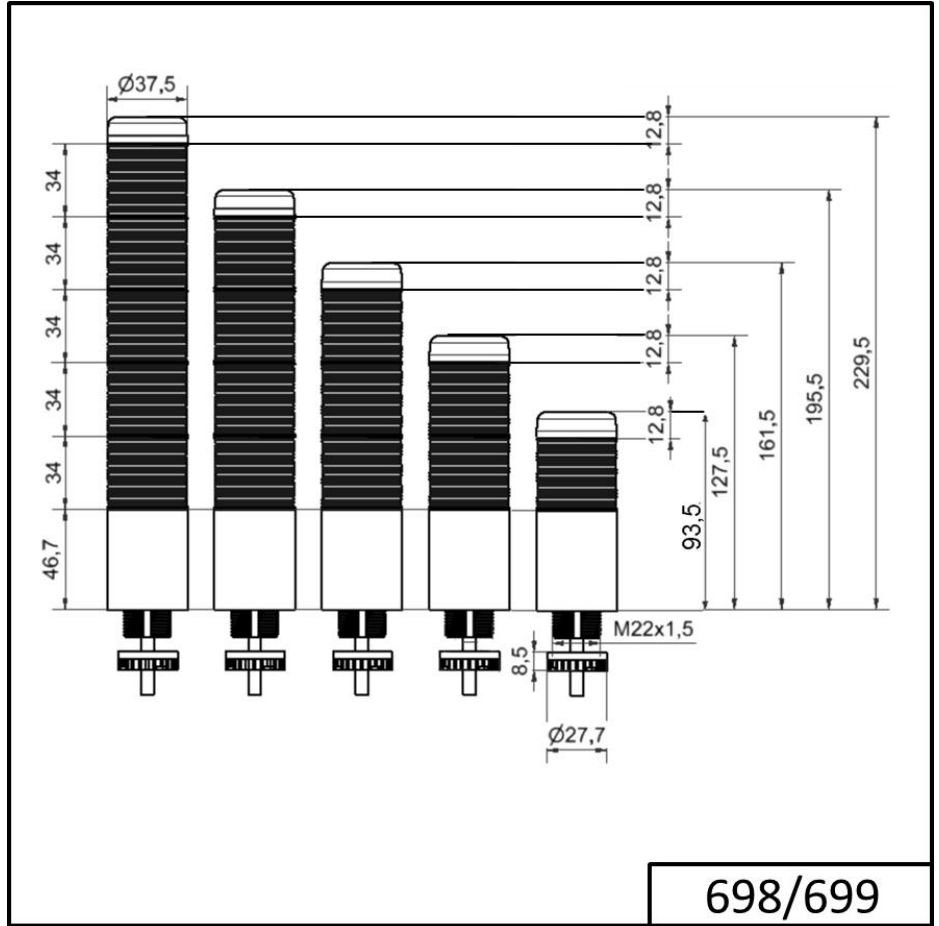

Completely pre-assembled Signal Towers / KOMPAKT 37
K37 plug EM Pulse tone 24VAC/DC GN/RD

DRAWING

! For additional installation and mounting information, refer to the appropriate user guide at www.werma.com. This printed copy is for information only and is subject to alteration.