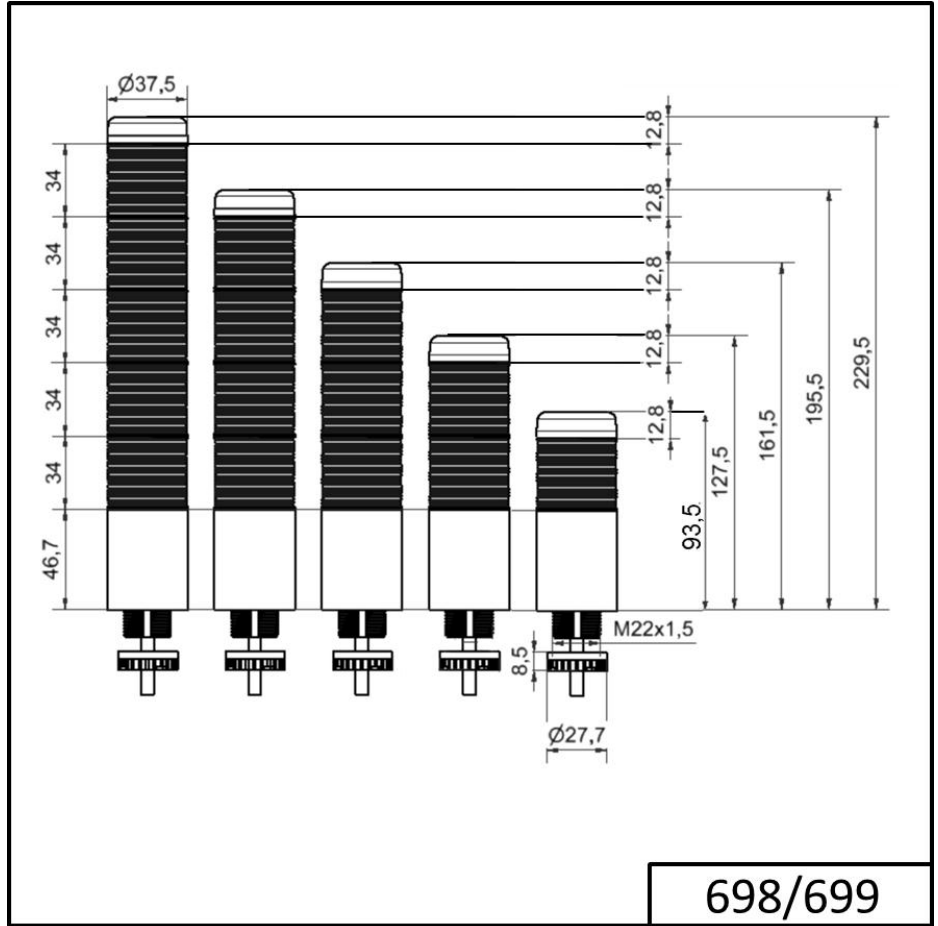

Completely pre-assembled Signal Towers / KOMPAKT 37
K37cl sr plug EM Pulse tone 24VAC/DC BU/

DRAWING

! For additional installation and mounting information, refer to the appropriate user guide at www.werma.com. This printed copy is for information only and is subject to alteration.