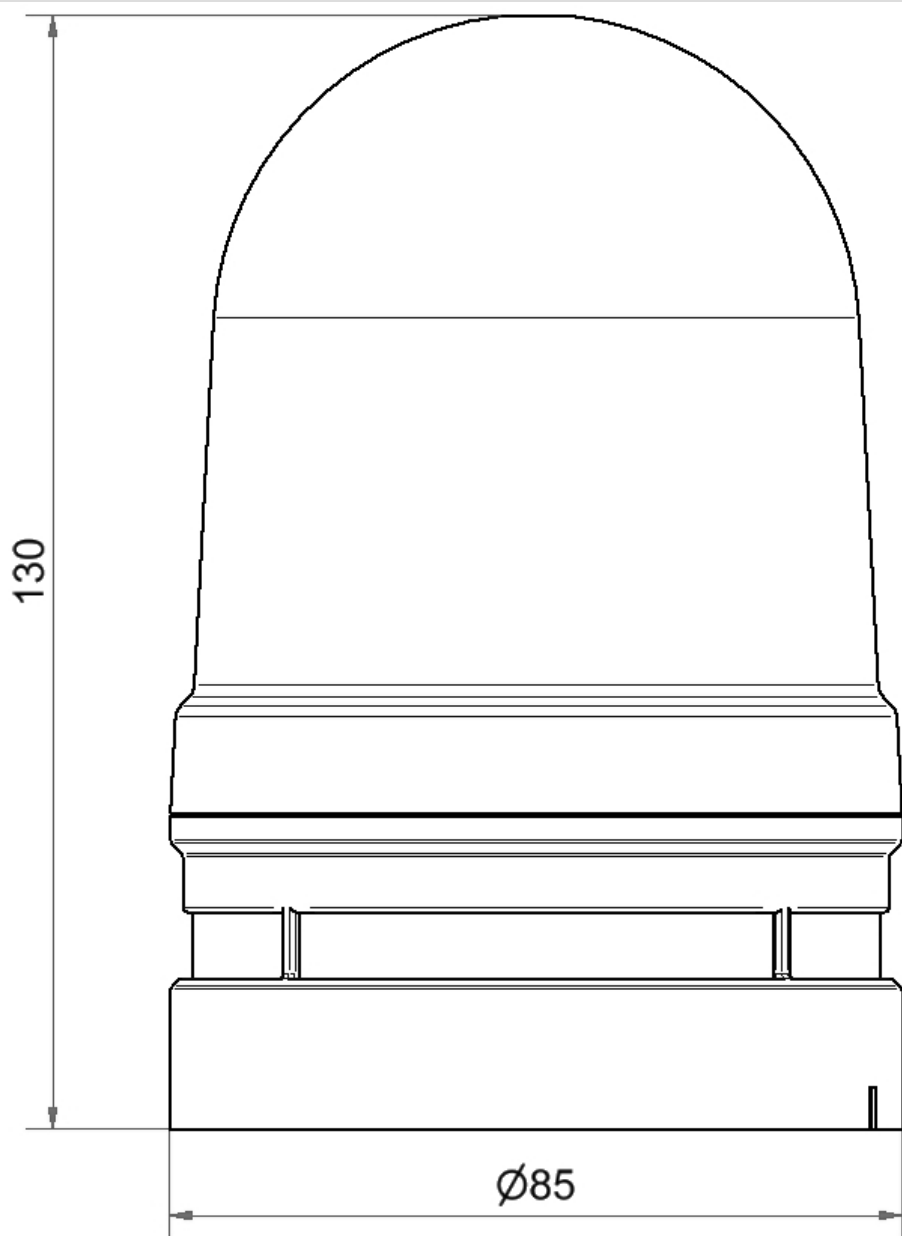

Midi / EvoSIGNAL

Midi TwinLIGHT Combi 115-230VAC YE

DRAWING

For additional installation and mounting information, refer to the appropriate user guide at www.werma.com. This printed copy is for information only and is subject to alteration.