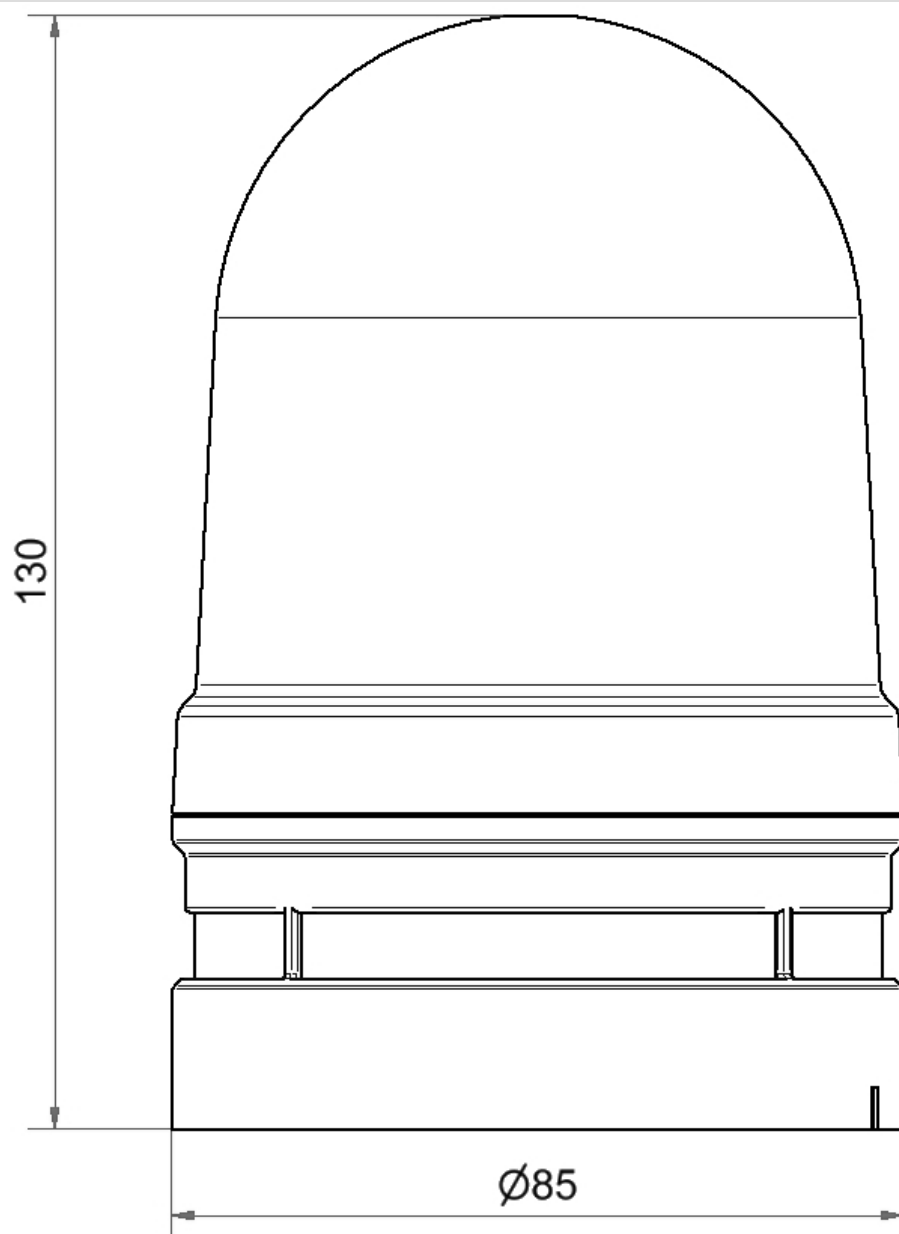

Midi / EvoSIGNAL

Midi TwinLIGHT Combi 115-230VAC BU

DRAWING

For additional installation and mounting information, refer to the appropriate user guide at www.werma.com. This printed copy is for information only and is subject to alteration.