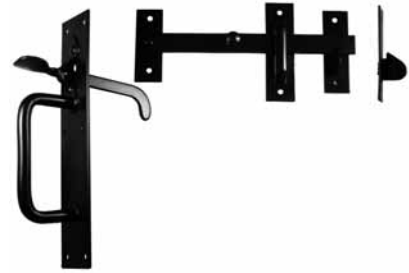

Gate Return Springs

SECURITY BOLTS

Medium Brenton Padbolts

Oval Padbolts

Enclosed Tower Bolts

Enclosed Necked Tower Bolts

Bow Handle Bolts

Monkey Tail Bolts

Garage Door Bolts

Heavy Duty Garage Door Bolts

Foot Bolts

Chain Bolts

Light Tee Hinges

| Product Code | Size |
|--------------|-------------|
| 543 01 | 100mm (4") |
| 543 02 | 150mm (6") |
| 543 03 | 200mm (8") |
| 543 04 | 250mm (10") |
| 543 05 | 300mm (12") |

Finish: zinc; black

Auto Gate Catches (Medium)

| Product Code | Size |
|--------------|--------|
| 543 44 | Medium |

Finish: zinc; black

Straight Hooks and Bands

| Product Code | Size |
|--------------|-------------|
| 543 13 | 300mm (12") |
| 543 14 | 350mm (14") |
| 543 15 | 400mm (16") |
| 543 16 | 450mm (18") |
| 543 11 | 500mm (20") |
| 543 17 | 600mm (24") |

Finish: galvanised; black

Suffolk Latches

| Product Code | Size |
|--------------|------|
| 543 50 | 20/2 |

Finish: zinc; black

Cranked Hooks and Bands

| Product Code | Size |
|--------------|-------------|
| 543 24 | 300mm (12") |
| 543 25 | 350mm (14") |
| 543 26 | 400mm (16") |
| 543 27 | 450mm (18") |
| 543 29 | 500mm (20") |
| 543 28 | 600mm (24") |