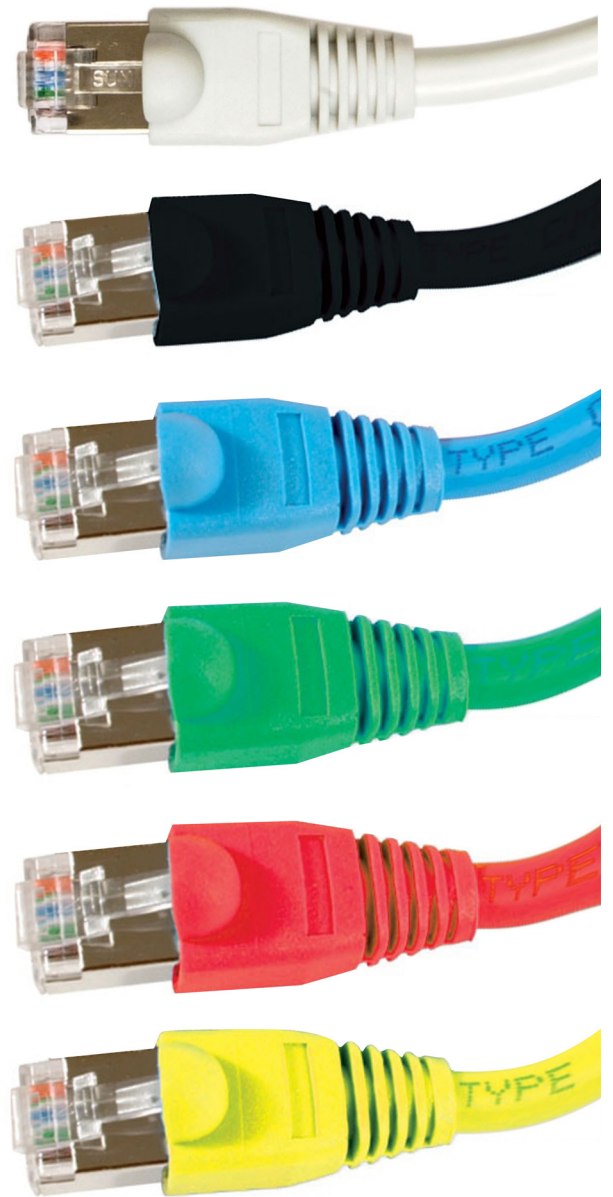

Shielded Cat5e FTP Patch Cables Cat.5e STP Patch Cables

Part No: 1962 - (Length) + (Colour) see chart

The STP cables are manufactured using stranded core, foil screened Cat.5e cable and a shielded plug fitted with matching strain relief boot. All cables are available from stock in the lengths listed below. Custom made cables are available upon request. For full details of this service please contact our sales department.

Features & Benefits

- Manufactured using quality components
- Connectors: 50 micron gold, shielded RJ45 plugs
- Cable: EIA/TIA T568-A, Cat.5e stranded, foil shielded UL approved cable
- Wired to 258A specification using a quality shielded plug and strain relief boot
- Suitable for all current data, voice and ISDN patching
- Ex-stock availability on lengths listed
- Choice of 6 colours for easy recognition
- Contact our Sales Department for our cable labelling service available on short lead time, price quoted is per label, normally 2 labels required per cable one at each end

Shielded Cat5e FTP Patch Cables

Cat.5e STP Patch Cables

Part No: 1962 - (Length) + (Colour) see chart

Part Number Chart

Length	Beige 	Black 	Blue 	Green 	Red 	Yellow 
0.3 Metre	1962-0.3	-	-	-	-	-
0.5 Metre	1962-0.5	1962-0.5BK	1962-0.5B	1962-0.5G	1962-0.5R	1962-0.5Y
1 Metre	1962-1	1962-1BK	1962-1B	1962-1G	1962-1R	1962-1Y
1.5 Metre	1962-1.5	-	1962-1.5B	-	1962-1.5R	-
2 Metre	1962-2	1962-2BK	1962-2B	1962-2G	1962-2R	1962-2Y
3 Metre	1962-3	1962-3BK	1962-3B	1962-3G	1962-3R	1962-3Y
5 Metre	1962-5	1962-5BK	1962-5B	1962-5G	1962-5R	1962-5Y
8 Metre	1962-8	-	-	-	-	-
10 Metre	1962-10	1962-10BK	1962-10B	1962-10G	1962-10R	1962-10Y
15 Metre	1962-15	-	-	-	-	-
20 Metre	1962-20	-	-	-	-	-
25 Metre	1962-25	-	-	-	-	-
30 Metre	-	-	-	-	-	-
50 Metre	1962-50	-	-	-	-	-
100 Metre	1962-100	-	-	-	-	-