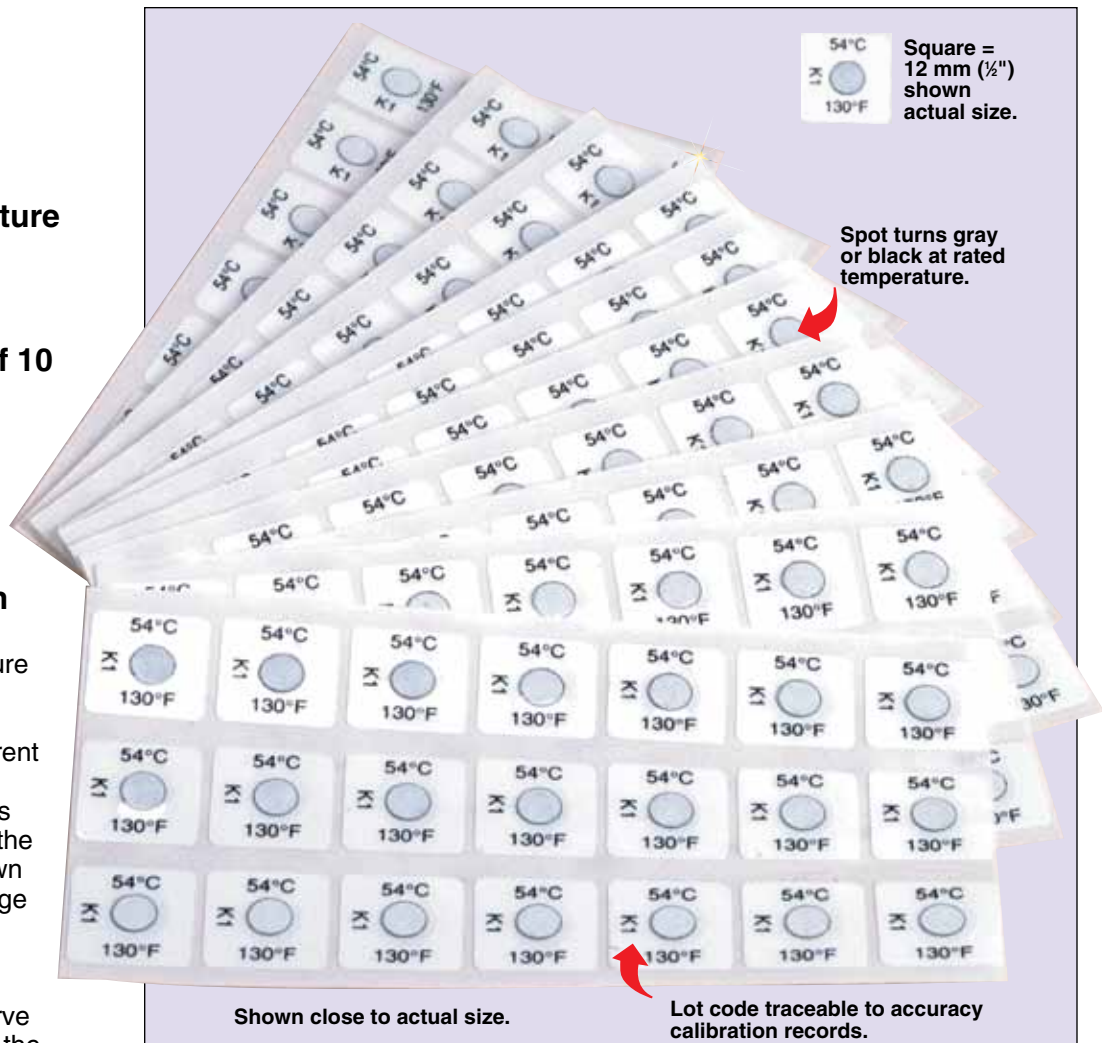

OMEGALABEL® Temperature Monitors

Series 21

- ✓ Single Temperature Point Per Label
- ✓ Compact Size
- ✓ Easy to Use
- ✓ Sold in Packs of 10 (21 Per Sheet)

Fast, Easy-To-Use Temperature Monitoring System

OMEGALABEL® is a self-adhesive temperature monitor consisting of a heat-sensitive indicator sealed under a transparent heat-resistant window. The indicator circle turns to light gray or black at the temperature rating shown on the card. Color change is not reversible and provides a temperature history of the surface being monitored. To serve as a permanent record, the OMEGALABEL® can be removed and attached to an inspection report.

Guaranteed Accuracy and Reliability

OMEGALABEL® accuracy is guaranteed to be within $\pm 2\%$.

The Series 21 OMEGALABEL® is conveniently mounted on sheets (21 per sheet) for fast, on-the-spot application by just peeling them off one at a time. The adhesive backing easily adheres to any clean, dry surface.

Requirements Estimator

Packs	Sheets	Labels
1 Pack	10	210
3 Packs	30	630
5 Packs	50	1050
10 Packs	100	2100
20 Packs	200	4200
30 Packs	300	6300
50 Packs	500	10500

To Order Visit omega.com/21_labels for Pricing and Details

Model No.	Range	Model No.	Range
21-100	38°C (100°F)	21-220	104°C (220°F)
21-110	43°C (110°F)	21-230	110°C (230°F)
21-120	49°C (120°F)	21-240	116°C (240°F)
21-130	54°C (130°F)	21-250	121°C (250°F)
21-140	60°C (140°F)	21-260	127°C (260°F)
21-150	66°C (150°F)	21-270	132°C (270°F)
21-160	71°C (160°F)	21-280	138°C (280°F)
21-170	77°C (170°F)	21-290	143°C (290°F)
21-180	82°C (180°F)	21-300	149°C (300°F)
21-190	88°C (190°F)	21-400	204°C (400°F)
21-200	93°C (200°F)	21-500	260°C (500°F)
21-210	99°C (210°F)		

Ordering Example: 21-500, 1 pack of labels (10 sheets, 210 labels) with a temperature range of 260°C (500°F).

Notes: All temperatures can be combined for quantity pricing.

Dot dimension: 4.8 mm ($\frac{3}{16}$ " diameter).

Individual label: 12 mm ($\frac{1}{2}$ " square).

Standard packaging: 10 sheets of one temperature per pack.