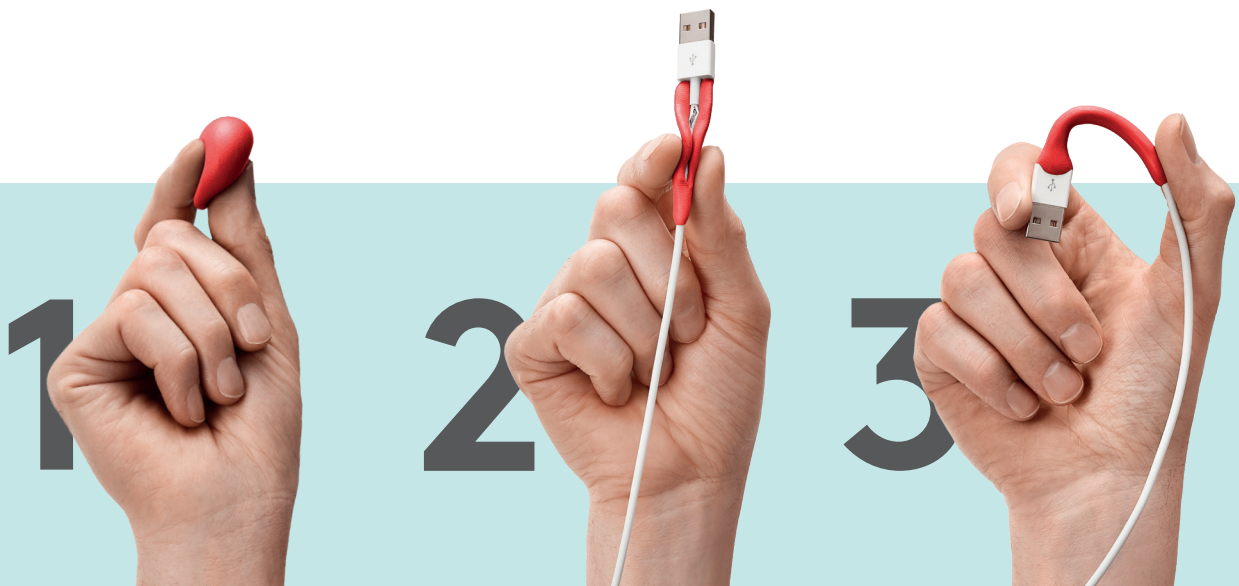

Sugru is super-easy to use

STICK IT

Sugru sticks permanently to lots of materials.

MOULD IT

After opening, you have 30 minutes to fix, build and create.

SETS STRONG

In 24 hours, it turns into a strong silicone rubber.