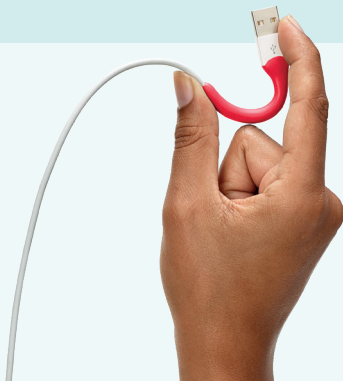

Sugru by

Sugru Mouldable Glue has joined a bigger fixing family.

In 2018, Sugru, the award-winning, London-based mouldable glue brand, joined forces with tesa®, a global market leader in adhesive tapes and self-adhesive system solutions. With an unrivalled history of inventing and selling breakthrough products for fixers, makers, craftspeople and professionals, tesa® is committed to building Sugru's innovative product portfolio and eco brand mission.

Sugru by tesa will be available online and in selected retailers in 2019.

What is Mouldable Glue?

Sugru is the world's most versatile glue. Out of the pack, it's designed to feel soft and malleable like play-dough. Roll the material in your fingers, press it where you need it, and mould it by hand into any shape. From an ultra-thin patch to a shock-absorbing bumper, you have 30 minutes to shape it, smooth it, and reposition it as required.

Flexible

Leave it to cure for 24 hours. Thanks to its **Advanced Silicone Technology**, Sugru turns into a strong, flexible and tactile silicone rubber overnight. It sticks like nothing else on leathers, fabrics or flexible plastics.

Waterproof and durable

Once cured, Sugru is waterproof and long-lasting, just like other silicone rubbers. So you can use it in challenging environments like wet bathrooms, shower and sink areas—even outdoors with long-term exposure to the sun, sea and other weather conditions.