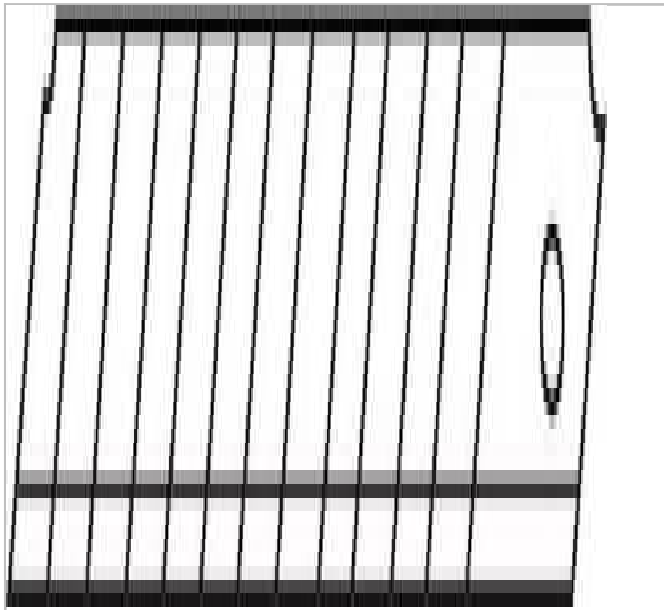

844.S9 | Cutter with 9 mm snap-off blades

Description:

- Cutter with snap-off blades.
- Ergonomic soft ABS handle.
- Stainless steel blade guide.
- Automatic blade lock.
- 2-blade cartridge.
- Integral blade snapper.

	844.S9
Length [mm]	149.0
Weight [g]	47.0
e [mm]	17.0
Height H [mm]	30.0