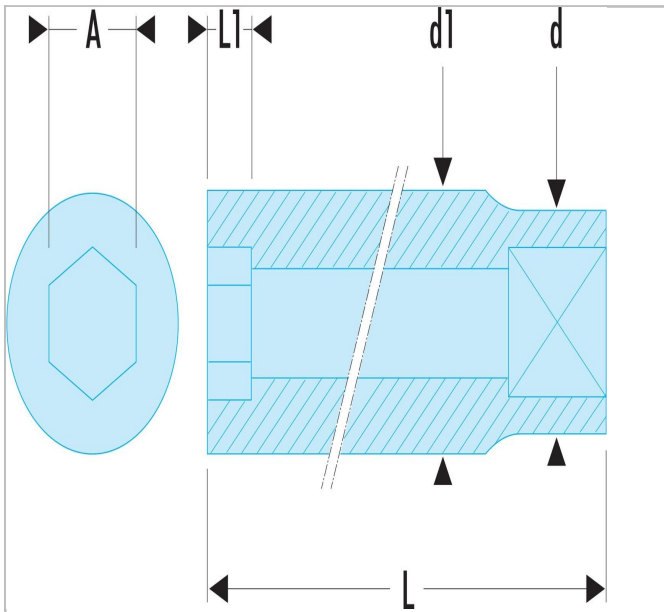

## R.10 | R 1/4" drive metric 6-point sockets

### Description:

- OGV® profile: more powerful tightening, preserves fasteners.
- Finish: bright chrome.
- Available as sets on metal rack (Ref R.40E).

	R.10
A [mm]	10.0
Diameter [mm]	14.7
Diameter D1 [mm]	14.7
Length L [mm]	22.0
Length L1 [mm]	7.8
Height H3 [mm]	7.8