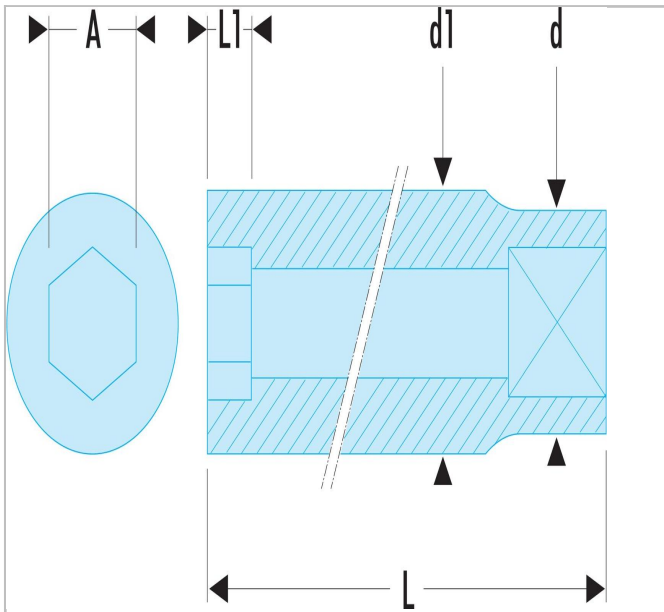

R.13 | R 1/4" drive metric 6-point sockets

Description:

- OGV® profile: more powerful tightening, preserves fasteners.
- Finish: bright chrome.
- Available as sets on metal rack (Ref R.40E).

	R.13
A [mm]	13.0
Diameter [mm]	17.7
Diameter D1 [mm]	17.7
Length L [mm]	22.0
Length L1 [mm]	10.0
Height H3 [mm]	10.0