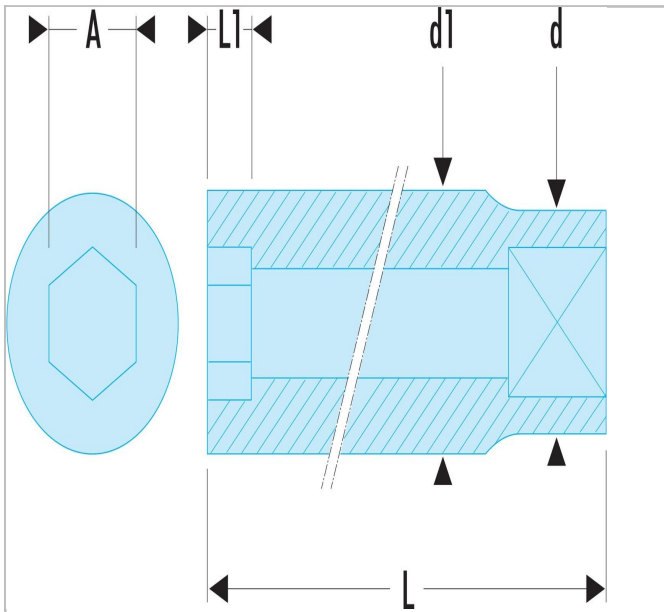

## R.4 | R 1/4" drive metric 6-point sockets

### Description:

- OGV® profile: more powerful tightening, preserves fasteners.
- Finish: bright chrome.
- Available as sets on metal rack (Ref R.40E).

	R.4
A [mm]	4.0
Diameter [mm]	11.2
Diameter D1 [mm]	6.9
Length L [mm]	22.0
Length L1 [mm]	2.6
Height H3 [mm]	2.6