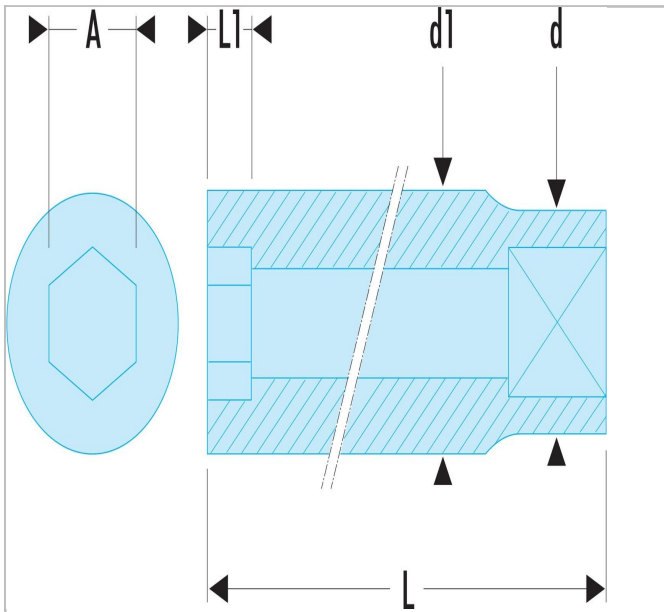

R.7 | R 1/4" drive metric 6-point sockets

Description:

- OGV® profile: more powerful tightening, preserves fasteners.
- Finish: bright chrome.
- Available as sets on metal rack (Ref R.40E).

	R.7
A [mm]	7.0
Diameter [mm]	11.0
Diameter D1 [mm]	11.0
Length L [mm]	22.0
Length L1 [mm]	6.0
Height H3 [mm]	6.0