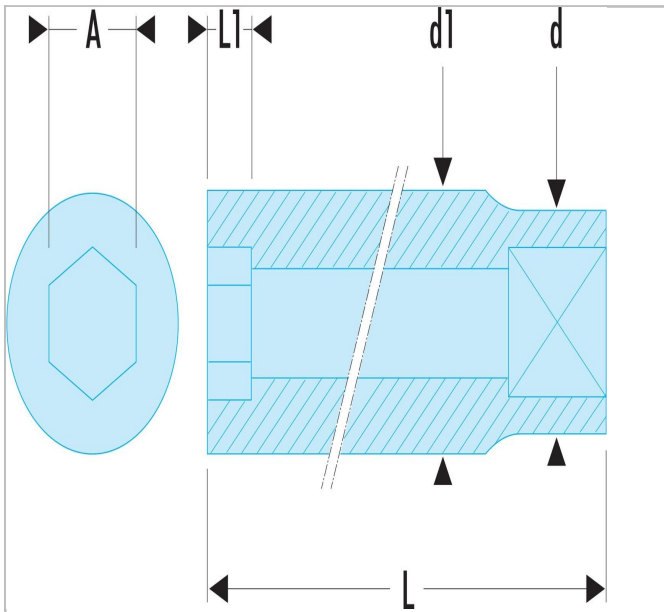

## R.8 | R 1/4" drive metric 6-point sockets

### Description:

- OGV® profile: more powerful tightening, preserves fasteners.
- Finish: bright chrome.
- Available as sets on metal rack (Ref R.40E).

|  | R.8  |
|--|------|
| A [mm]   | 8.0  |
| Diameter [mm]  | 12.0 |
| Diameter D1 [mm]   | 12.0 |
| Length L [mm]  | 22.0 |
| Length L1 [mm]   | 6.5  |
| Height H3 [mm]   | 6.5  |