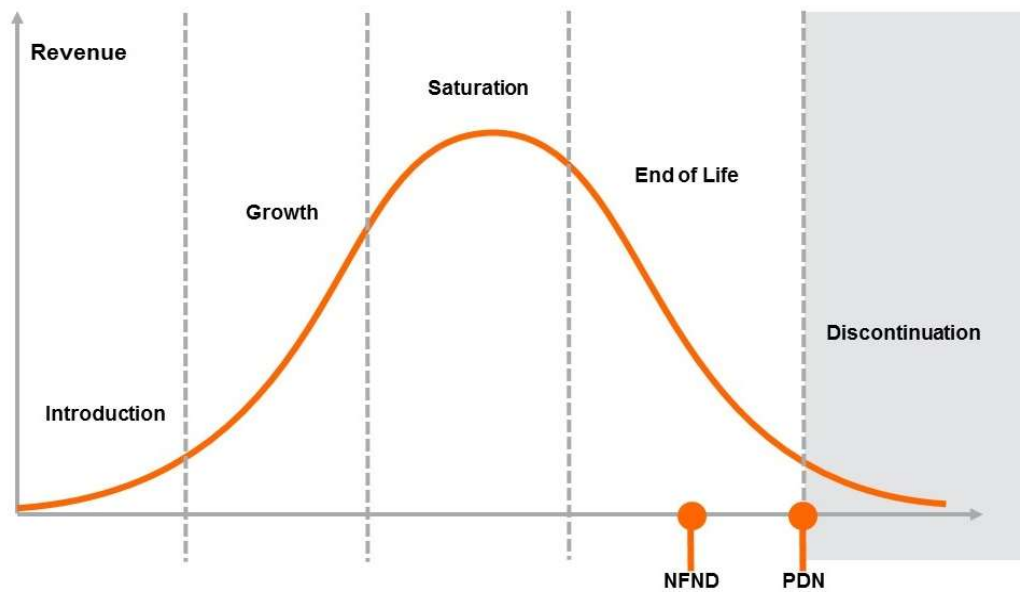

Light is OSRAM

Product Or Individual Q-Code Discontinuation (acc. JEDEC J-STD-048) OS-PDN-2021-119

01 November 2021

Last order: 01 May 2022
Last delivery: 01 November 2022

Please direct your feedback to your local Sales office.