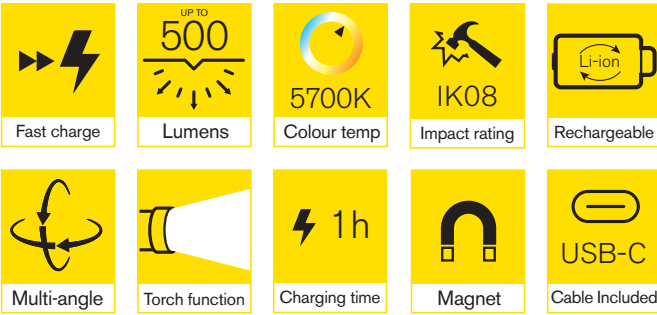

MAGflex Slim Fast Charge LED Inspection Lamp

A slim inspection lamp with a difference, fast charge technology charges this lamp from 0-100% in just one hour.

The same long life with 3 times quicker charging, get back to work in a flash.

Designed with mechanic in mind this 500 lumen multi-angled inspection lamp is IK08, to survive the toughest garage environments.

• Fast Charge Technology

Charge three times quicker than a standard inspection lamp

Specifications

Product Code	RIL4300 (UK), REIL4300 (EU)
Light Output	500 Lumens (Main) 100 Lumens (Torch)
Battery	2500mAh Li-ion
Operating Time	3h (Main), 8h (Torch)
Charging Time	1h
Product Dimensions	H44 x W37 x D175mm
Case Quantity	12 x 1
Barcode	5055175247458 (UK), 5055175247465 (EU)