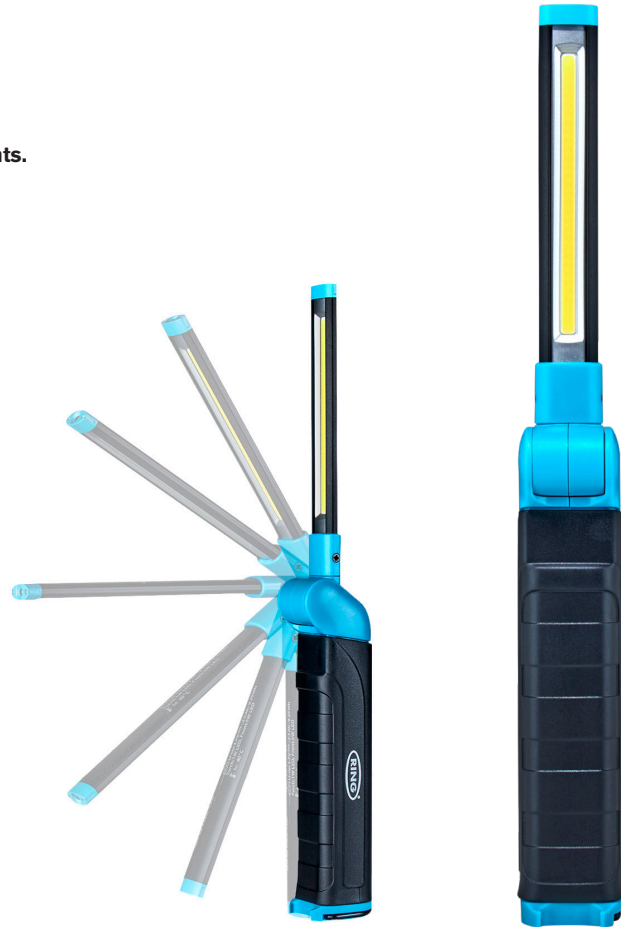

Fast Charge Times

Charging Time	Operating Time
5 Minutes	25 Minutes (Low lumens)
10 Minutes	30 Minutes (Low lumens for last 15 minutes)
15 Minutes	35 Minutes (High lumens)
30 Minutes	90 Minutes
60 Minutes	180 Minutes

Specifications

Product Code	RIL4300 (UK), REIL4300 (EU)
Light Output	500 Lumens (Main) 100 Lumens (Torch)
Battery	2500mAh Li-ion
Operating Time	3h (Main), 8h (Torch)
Charging Time	1h
Product Dimensions	H44 x W37 x D175mm
Case Quantity	12 x 1
Barcode	5055175247458 (UK), 5055175247465 (EU)

Ring Automotive Limited . Gelderd Road, Leeds, LS12 6NA United Kingdom

Telephone +44 (0)113 213 2000 . Fax +44 (0)113 231 0266

Email autosales@ringautomotive.com . www.ringautomotive.com

/ringautomotive