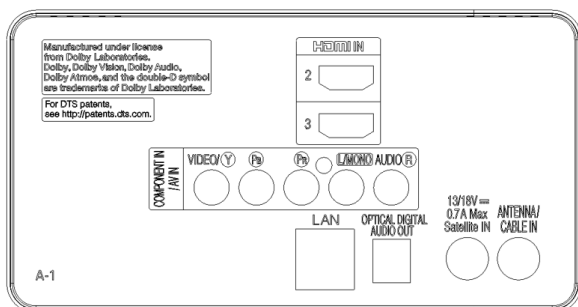

CONNECTIVITY

Rear

Side

* Dimensions & Jack Panels may differ from the above image, so please contact LG sales team to verify before ordering.