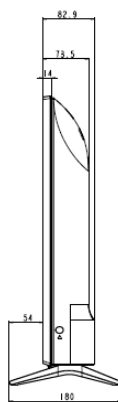

## 32LM631C (EU)

|                     |                               |                     |
|---------------------|-------------------------------|---------------------|
| Design              | Stand Type                    | 2 Pole Stand        |
|                     | Front Color                   | Ceramic Black       |
| Display             | Inch                          | 32"                 |
|                     | Resolution                    | 1,920 × 1,080 (FHD) |
| Broadcasting System | DVB-T2 / T, DVB-C, DVB-S2 / S |                     |

# DIMENSION

(unit: mm)

# CONNECTIVITY

Rear

Side

\* Dimensions & Jack Panels may differ from the above image, so please contact LG sales team to verify before ordering.