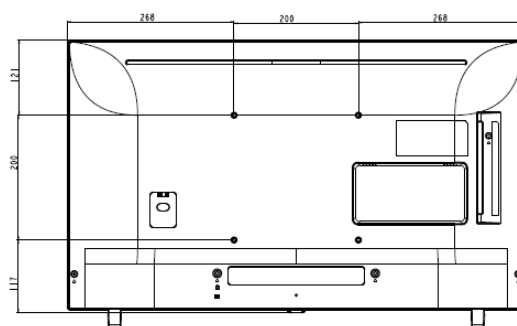

## 32LM631C (EU)

|                     |                               |                     |
|---------------------|-------------------------------|---------------------|
| Design              | Stand Type                    | 2 Pole Stand        |
|                     | Front Color                   | Ceramic Black       |
| Display             | Inch                          | 32"                 |
|                     | Resolution                    | 1,920 × 1,080 (FHD) |
| Broadcasting System | DVB-T2 / T, DVB-C, DVB-S2 / S |                     |

# DIMENSION

(unit: mm)