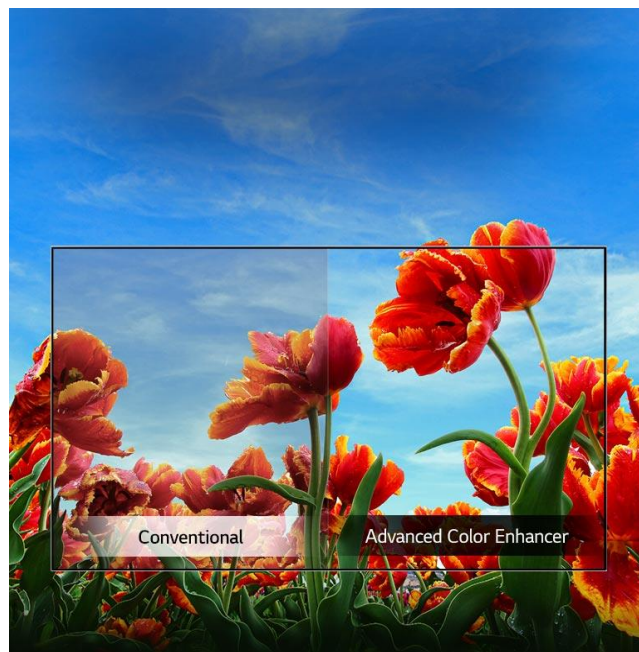

## Dynamic Color Enhancer

The Advanced image processor adjusts color for richer, more natural images. Enjoy the beauty of nature's true colors on your TV screen.

## Quad Core Processor, The Origin of Lifelike Images

Four fast, accurate processors eliminate noise and create dynamic color and contrast. Low-resolution images are up-scaled and reproduced as sharper, more vivid images.