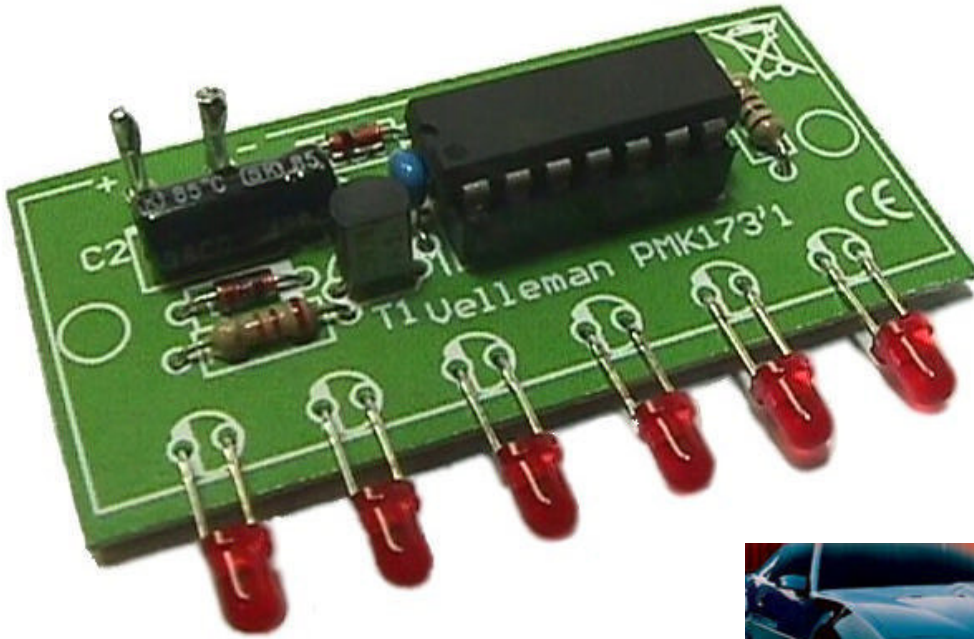

Mini 6-led chaser

MK173

As seen in classic TV series...

1 LED scans from side to side

Applications:

- Toys
- Scale and RC models
- As gadget
- For stage, plays, movies, etc...
- As attention grabber in stores, at exhibitions, etc...
- Your own unique application...

Specifications:

- 6 high-intensity 3mm red leds
- Fixed scan speed (side to side): 0.5s
- Power supply: 4-15VDC (20mA at 12VDC)
- Dimensions: 55x25x10mm