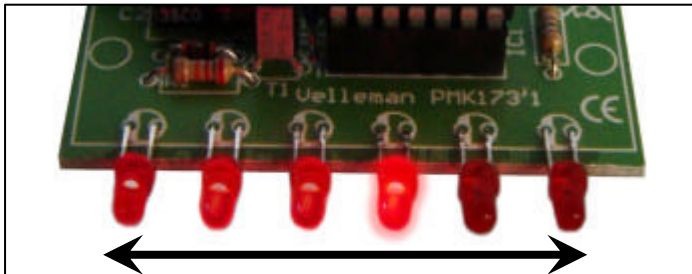

Mini 6-led chaser

MK173

As seen in classic TV series...

1 LED scans from side to side

Applications:

- Toys
- Scale and RC models
- As gadget
- For stage, plays, movies, etc...
- As attention grabber in stores, at exhibitions, etc...
- Your own unique application...

Specifications:

- 6 high-intensity 3mm red leds
- Fixed scan speed (side to side): 0.5s
- Power supply: 4-15VDC (20mA at 12VDC)
- Dimensions: 55x25x10mm