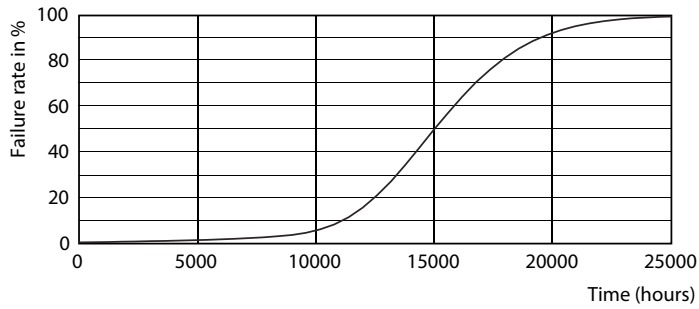

CorePro LEDspot MV

Lifetime

CLA LEDspotMV 50W GU10 827 36D ND