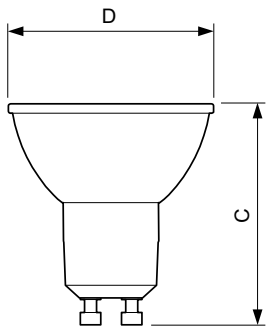

CorePro LEDspot MV

Order product name	Corepro LEDspot 4.6-50W GU10 830 36D UK
EAN/UPC – product	8718696728376
Order code	72837601
SAP numerator – quantity per pack	1
Numerator – packs per outer box	10

SAP material	929001218199
SAP net weight (piece)	0.038 kg

Dimensional drawing

GU10 230V 4W-35W 260lm 100D 2700K GU10ND

Product	D	C
Corepro LEDspot 4.6-50W GU10 830 36D UK	50 mm	54 mm