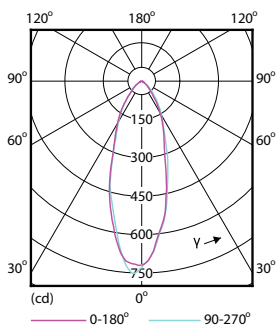

CorePro LEDspotMV 50W GU10 830 36D CLA