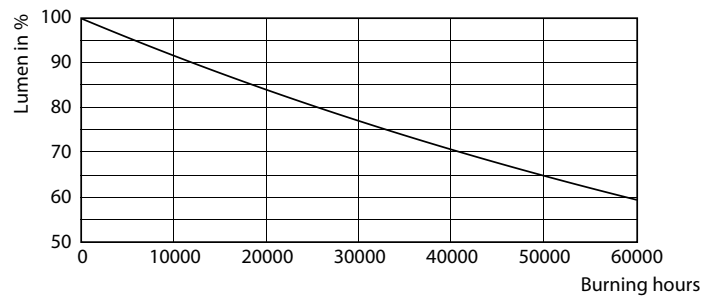

Product data

General Information	
Cap base	G53 [G53]
EU RoHS compliant	Yes
Nominal lifetime (nom.)	40000 h
Switching cycle	50,000X
	Narrow Cone
Light Technical	
Colour Code	927 [CCT of 2,700 K]
Beam Angle (Nom)	9 °
Luminous flux (nom.)	600 lm
Luminous intensity (nom.)	8000 cd
Colour designation	Warm white (WW)
Correlated Colour Temperature (Nom)	2700 K
Luminous efficacy (rated) (nom.)	55.00 lm/W
Colour consistency	<4
Colour rendering index (nom.)	95
LLMF at end of nominal lifetime (nom.)	70 %

Luminous flux in 90° cone (rated)	600 lm
Operating and Electrical	
Input frequency	50 to 60 Hz
Power (Rated) (Nom)	10.8 W
Lamp current (nom.)	1000 mA
Wattage equivalent	50 W
Starting time (nom.)	0.5 s
Warm-up time to 60% light (nom.)	0.5 s
Power factor (nom.)	0.7
Voltage (Nom)	ac electronic 12 V
Temperature	
T-Case maximum (nom.)	70 °C
Controls and Dimming	
Dimmable	Only with specific dimmers

MASTER LEDspot ExpertColor AR111

Photometric data

LEDspots MAS SLR 10,8W AR111 G53 927 9D-POC POC

Lifetime

LEDspots LED 40K

LEDspots LMP 40K