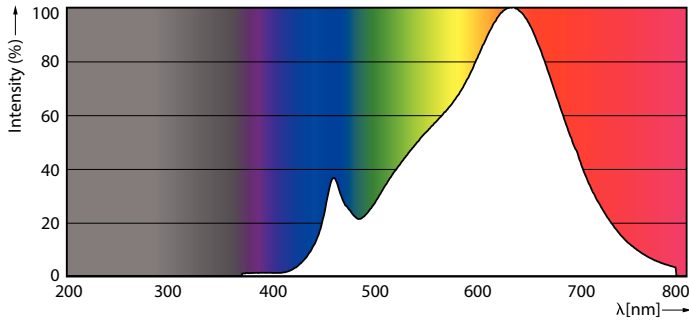

Product data

General Information	
Cap base	G53 [G53]
EU RoHS compliant	Yes
Nominal lifetime (nom.)	40000 h
Switching cycle	50,000X
	Narrow Cone
Light Technical	
Colour Code	927 [CCT of 2,700 K]
Beam Angle (Nom)	9 °
Luminous flux (nom.)	600 lm
Luminous intensity (nom.)	8000 cd
Colour designation	Warm white (WW)
Correlated Colour Temperature (Nom)	2700 K
Luminous efficacy (rated) (nom.)	55.00 lm/W
Colour consistency	<4
Colour rendering index (nom.)	95
LLMF at end of nominal lifetime (nom.)	70 %

MASTER LEDspot ExpertColor AR111

Mechanical and Housing

Lamp Finish	Clear
Bulb shape	AR111

Approval and Application

Energy Efficiency Class	G
Suitable for accent lighting	Yes
Energy consumption kWh/1,000 hours	11 kWh
	648245

Dimensional drawing

EC AR111 12V 11-50W 600lm 8D 2700K GU53

Product	D	C
MAS ExpertColor 10.8-50W 927 AR111 9D	111 mm	61 mm

Photometric data

LEDspot MAS SLR 10,8W AR111 G53 927 9D-ADL ADL

LEDspots MAS SLR 10,8W AR111 G53 927 9D-LDD LDD

MASTER LEDspot ExpertColor AR111

Photometric data

LEDspots MAS SLR 10,8W AR111 G53 927 9D-POC POC

Lifetime

LEDspots LED 40K

LEDspots LMP 40K