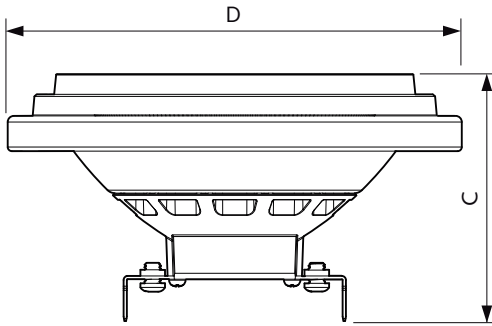

MASTER LEDspot ExpertColor AR111

Mechanical and Housing

Lamp Finish	Clear
Bulb shape	AR111

Approval and Application

Energy Efficiency Class	G
Suitable for accent lighting	Yes
Energy consumption kWh/1,000 hours	11 kWh
	648245

Product Data

Full product code	871951433391800

Order product name	MAS ExpertColor 10.8-50W 927 AR111 9D
EAN/UPC – product	8719514333918
Order code	33391800
SAP numerator – quantity per pack	1
Numerator – packs per outer box	6
SAP material	929003043202
SAP net weight (piece)	0.160 kg

Dimensional drawing

EC AR111 12V 11-50W 600lm 8D 2700K GU53

Product	D	C
MAS ExpertColor 10.8-50W 927 AR111 9D	111 mm	61 mm

Photometric data

LEDspot MAS SLR 10,8W AR111 G53 927 9D-ADL ADL