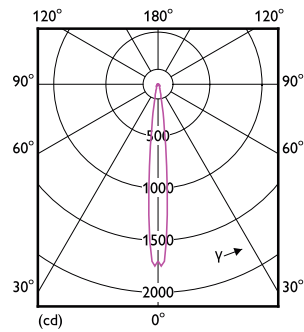

Product data

General Information	
Cap base	G53 [G53]
EU RoHS compliant	Yes
Nominal lifetime (nom.)	40000 h
Switching cycle	50,000X
	Narrow Cone
Light Technical	
Colour Code	927 [CCT of 2,700 K]
Beam Angle (Nom)	9 °
Luminous flux (nom.)	600 lm
Luminous intensity (nom.)	8000 cd
Colour designation	Warm white (WW)
Correlated Colour Temperature (Nom)	2700 K
Luminous efficacy (rated) (nom.)	55.00 lm/W
Colour consistency	<4
Colour rendering index (nom.)	95
LLMF at end of nominal lifetime (nom.)	70 %

Dimensional drawing

EC AR111 12V 11-50W 600lm 8D 2700K GU53

Product	D	C
MAS ExpertColor 10.8-50W 927 AR111 9D	111 mm	61 mm

Photometric data

LEDspot MAS SLR 10,8W AR111 G53 927 9D-ADL ADL

LEDspots MAS SLR 10,8W AR111 G53 927 9D-LDD LDD