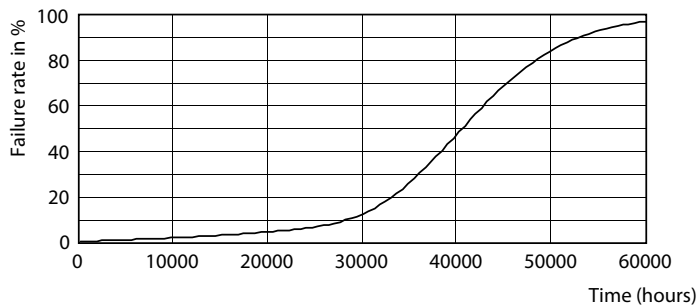

Lifetime

LEDspots LED 40K