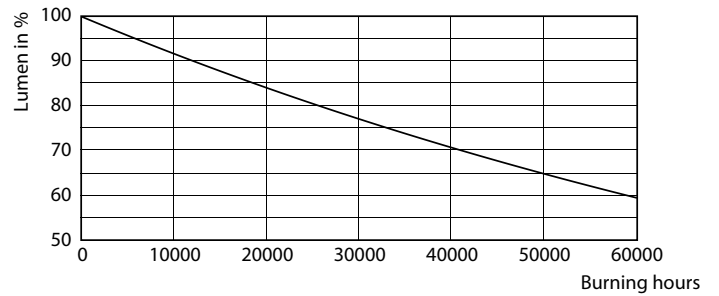

Product data

General Information	
Cap base	G53 [G53]
EU RoHS compliant	Yes
Nominal lifetime (nom.)	40000 h
Switching cycle	50,000X
	Narrow Cone
Light Technical	
Colour Code	930 [CCT of 3,000 K]
Beam Angle (Nom)	9 °
Luminous flux (nom.)	620 lm
Luminous intensity (nom.)	8000 cd
Colour designation	White (WH)
Correlated Colour Temperature (Nom)	3000 K
Luminous efficacy (rated) (nom.)	57.00 lm/W
Colour consistency	<4
Colour rendering index (nom.)	95
LLMF at end of nominal lifetime (nom.)	70 %

MASTER LEDspot ExpertColor AR111

Photometric data

© 2021 Philips Lighting B.V. Page 1/1

LEDspots MAS SLR 10,8W AR111 G53 930 9D-ADL ADL

Lifetime

LEDspots LED 40K

LEDspots LMP 40K