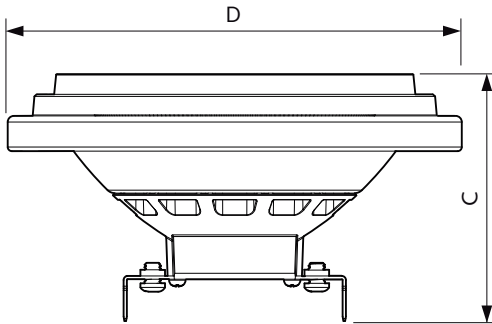

MASTER LEDspot ExpertColor AR111

Mechanical and Housing

Lamp Finish	Clear
Bulb shape	AR111

Approval and Application

Energy Efficiency Class	G
Suitable for accent lighting	Yes
Energy consumption kWh/1,000 hours	11 kWh
	648250

Product Data

Full product code	871951433397000

Order product name	MAS ExpertColor 10.8-50W 930 AR111 9D
EAN/UPC – product	8719514333970
Order code	33397000
SAP numerator – quantity per pack	1
Numerator – packs per outer box	6
SAP material	929003043502
SAP net weight (piece)	0.160 kg

Dimensional drawing

EC AR111 12V 11-50W 620lm 8D 3000K GU53

Product	D	C
MAS ExpertColor 10.8-50W 930 AR111 9D	111 mm	61 mm