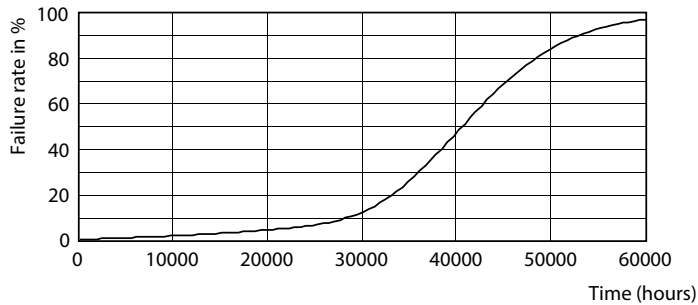

MASTER LEDspot ExpertColor AR111

Photometric data

© 2021 Philips Lighting B.V. Page 1/1

LEDspots MAS SLR 10,8W AR111 G53 930 9D-ADL ADL

Lifetime

LEDspots LED 40K

LEDspots LMP 40K