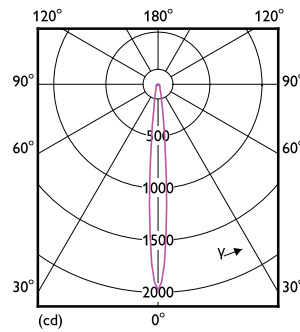

Product data

General Information	
Cap base	G53 [G53]
EU RoHS compliant	Yes
Nominal lifetime (nom.)	40000 h
Switching cycle	50,000X
	Narrow Cone
Light Technical	
Colour Code	930 [CCT of 3,000 K]
Beam Angle (Nom)	9 °
Luminous flux (nom.)	620 lm
Luminous intensity (nom.)	8000 cd
Colour designation	White (WH)
Correlated Colour Temperature (Nom)	3000 K
Luminous efficacy (rated) (nom.)	57.00 lm/W
Colour consistency	<4
Colour rendering index (nom.)	95
LLMF at end of nominal lifetime (nom.)	70 %

Dimensional drawing

EC AR111 12V 11-50W 620lm 8D 3000K GU53

Product	D	C
MAS ExpertColor 10.8-50W 930 AR111 9D	111 mm	61 mm

Photometric data

LEDspots MAS SLR 10,8W AR111 G53 930 9D-POC POC

LEDspots MAS SLR 10,8W AR111 G53 930 9D-LDD LDD