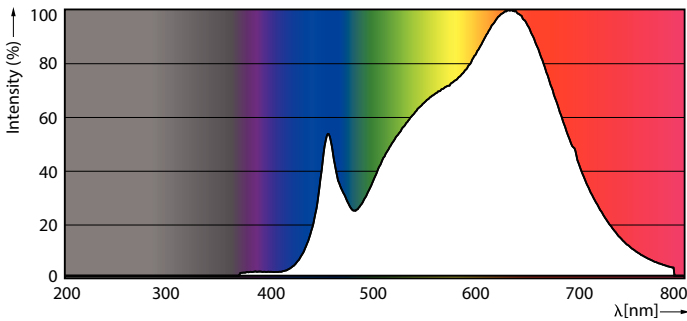

Photometric data

LEDspots MAS SLR 10,8W AR111 G53 930 9D-POC POC