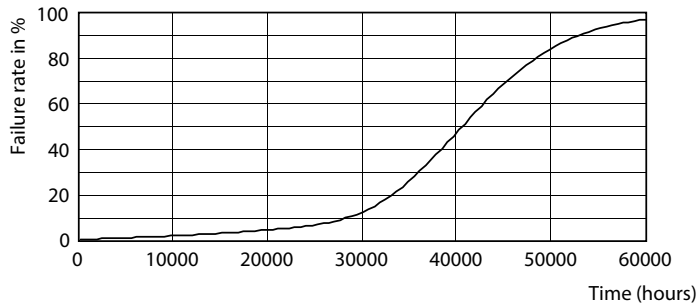

Lifetime

LEDspots LED 40K