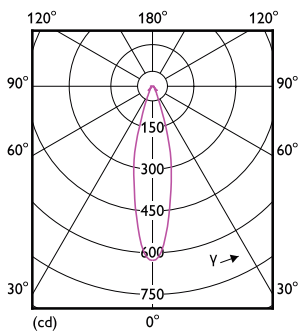

Product data

General Information	
Cap base	G53 [G53]
EU RoHS compliant	Yes
Nominal lifetime (nom.)	40000 h
Switching cycle	50,000X
	Narrow Cone
Light Technical	
Colour Code	927 [CCT of 2,700 K]
Beam Angle (Nom)	24 °
Luminous flux (nom.)	600 lm
Luminous intensity (nom.)	3000 cd
Colour designation	Warm white (WW)
Correlated Colour Temperature (Nom)	2700 K
Luminous efficacy (rated) (nom.)	55.00 lm/W
Colour consistency	<4
Colour rendering index (nom.)	95
LLMF at end of nominal lifetime (nom.)	70 %

Dimensional drawing

EC AR111 12V 11-50W 600lm 24D 2700K GU53

Product	D	C
MAS ExpertColor 10.8-50W 927 AR111 24D	111 mm	61 mm

Photometric data

LEDspots MAS SLR 10,8W AR111 G53 927 24D-LDD LDD

LEDspots MAS SLR 10,8W AR111 G53 927 24D-ADL ADL