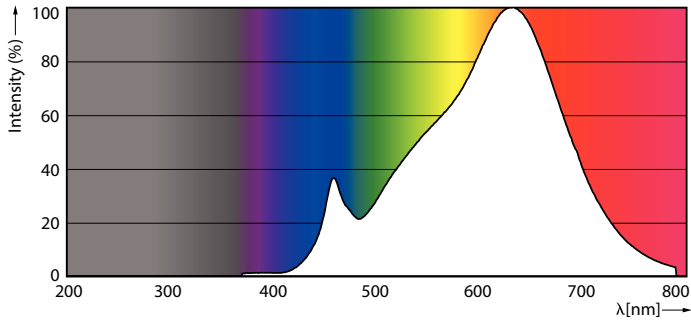

Product data

General Information	
Cap base	G53 [G53]
EU RoHS compliant	Yes
Nominal lifetime (nom.)	40000 h
Switching cycle	50,000X
	Narrow Cone
Light Technical	
Colour Code	927 [CCT of 2,700 K]
Beam Angle (Nom)	24 °
Luminous flux (nom.)	600 lm
Luminous intensity (nom.)	3000 cd
Colour designation	Warm white (WW)
Correlated Colour Temperature (Nom)	2700 K
Luminous efficacy (rated) (nom.)	55.00 lm/W
Colour consistency	<4
Colour rendering index (nom.)	95
LLMF at end of nominal lifetime (nom.)	70 %

MASTER LEDspot ExpertColor AR111

Mechanical and Housing

Lamp Finish	Clear
Bulb shape	AR111

Approval and Application

Energy Efficiency Class	G
Suitable for accent lighting	Yes
Energy consumption kWh/1,000 hours	11 kWh 648244

Dimensional drawing

EC AR111 12V 11-50W 600lm 24D 2700K GU53

Product	D	C
MAS ExpertColor 10.8-50W 927 AR111 24D	111 mm	61 mm

Photometric data

LEDspots MAS SLR 10,8W AR111 G53 927 24D-LDD LDD

LEDspots MAS SLR 10,8W AR111 G53 927 24D-ADL ADL

MASTER LEDspot ExpertColor AR111

Photometric data

LEDspots MAS SLR 10,8W AR111 G53 927 9D-POC POC

Lifetime

LEDspots LED 40K

LEDspots LMP 40K