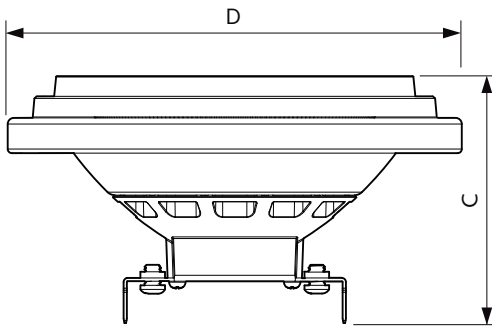

MASTER LEDspot ExpertColor AR111

Mechanical and Housing

Lamp Finish	Clear
Bulb shape	AR111

Approval and Application

Energy Efficiency Class	G
Suitable for accent lighting	Yes
Energy consumption kWh/1,000 hours	11 kWh 648244

Product Data

Full product code	871951433393200

Order product name	MAS ExpertColor 10.8-50W 927 AR111 24D
EAN/UPC – product	8719514333932
Order code	33393200
SAP numerator – quantity per pack	1
Numerator – packs per outer box	6
SAP material	929003043302
SAP net weight (piece)	0.160 kg

Dimensional drawing

EC AR111 12V 11-50W 600lm 24D 2700K GU53

Product	D	C
MAS ExpertColor 10.8-50W 927 AR111 24D	111 mm	61 mm