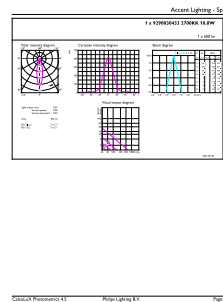

Product data

General Information	
Cap base	G53 [G53]
EU RoHS compliant	Yes
Nominal lifetime (nom.)	40000 h
Switching cycle	50,000X
	Narrow Cone
Light Technical	
Colour Code	927 [CCT of 2,700 K]
Beam Angle (Nom)	24 °
Luminous flux (nom.)	600 lm
Luminous intensity (nom.)	3000 cd
Colour designation	Warm white (WW)
Correlated Colour Temperature (Nom)	2700 K
Luminous efficacy (rated) (nom.)	55.00 lm/W
Colour consistency	<4
Colour rendering index (nom.)	95
LLMF at end of nominal lifetime (nom.)	70 %

Product Data

Full product code	871951433393200
-------------------	-----------------

Order product name	MAS ExpertColor 10.8-50W 927 AR111 24D
EAN/UPC – product	8719514333932
Order code	33393200
SAP numerator – quantity per pack	1
Numerator – packs per outer box	6
SAP material	929003043302
SAP net weight (piece)	0.160 kg

Dimensional drawing

EC AR111 12V 11-50W 600lm 24D 2700K GU53

Product	D	C
MAS ExpertColor 10.8-50W 927 AR111 24D	111 mm	61 mm

Photometric data

LEDspots MAS SLR 10,8W AR111 G53 927 24D-LDD LDD

LEDspots MAS SLR 10,8W AR111 G53 927 24D-ADL ADL

MASTER LEDspot ExpertColor AR111

Photometric data

LEDspots MAS SLR 10,8W AR111 G53 927 9D-POC POC

Lifetime

LEDspots LED 40K

LEDspots LMP 40K