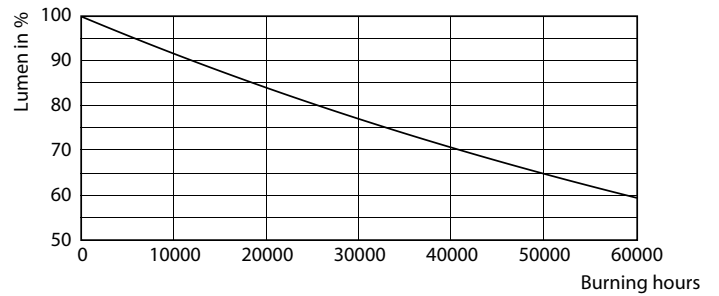

Product data

General Information	
Cap base	G53 [G53]
EU RoHS compliant	Yes
Nominal lifetime (nom.)	40000 h
Switching cycle	50,000X
	Narrow Cone
Light Technical	
Colour Code	927 [CCT of 2,700 K]
Beam Angle (Nom)	24 °
Luminous flux (nom.)	600 lm
Luminous intensity (nom.)	3000 cd
Colour designation	Warm white (WW)
Correlated Colour Temperature (Nom)	2700 K
Luminous efficacy (rated) (nom.)	55.00 lm/W
Colour consistency	<4
Colour rendering index (nom.)	95
LLMF at end of nominal lifetime (nom.)	70 %

Luminous flux in 90° cone (rated)	600 lm
Operating and Electrical	
Input frequency	50 to 60 Hz
Power (Rated) (Nom)	10.8 W
Lamp current (nom.)	1000 mA
Wattage equivalent	50 W
Starting time (nom.)	0.5 s
Warm-up time to 60% light (nom.)	0.5 s
Power factor (nom.)	0.7
Voltage (Nom)	ac electronic 12 V
Temperature	
T-Case maximum (nom.)	70 °C
Controls and Dimming	
Dimmable	Only with specific dimmers

MASTER LEDspot ExpertColor AR111

Photometric data

LEDspots MAS SLR 10,8W AR111 G53 927 9D-POC POC

Lifetime

LEDspots LED 40K

LEDspots LMP 40K