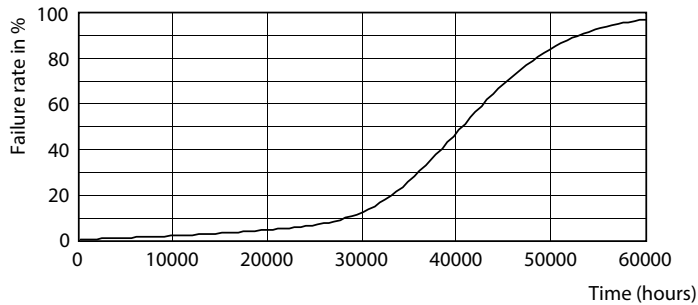

Lifetime

LEDspots LED 40K