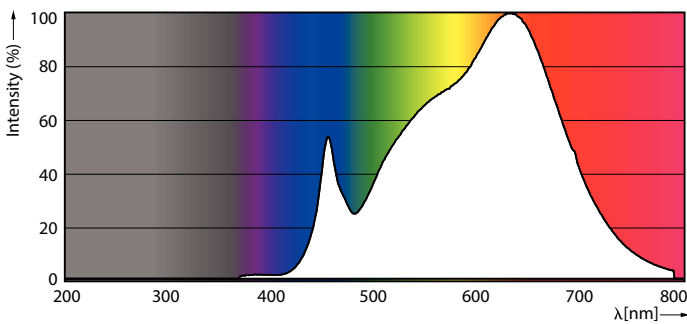

Product data

General Information	
Cap base	G53 [G53]
EU RoHS compliant	Yes
Nominal lifetime (nom.)	40000 h
Switching cycle	50,000X
	Narrow Cone
Light Technical	
Colour Code	930 [CCT of 3,000 K]
Beam Angle (Nom)	24 °
Luminous flux (nom.)	620 lm
Luminous intensity (nom.)	3200 cd
Colour designation	White (WH)
Correlated Colour Temperature (Nom)	3000 K
Luminous efficacy (rated) (nom.)	57.00 lm/W
Colour consistency	<4
Colour rendering index (nom.)	95
LLMF at end of nominal lifetime (nom.)	70 %

MASTER LEDspot ExpertColor AR111

Mechanical and Housing

Lamp Finish	Clear
Bulb shape	AR111

Approval and Application

Energy Efficiency Class	G
Suitable for accent lighting	Yes
Energy consumption kWh/1,000 hours	11 kWh 648247

Dimensional drawing

EC AR111 12V 11-50W 620lm 24D 3000K GU53

Product	D	C
MAS ExpertColor 10.8-50W 930 AR111 24D	111 mm	61 mm

Photometric data

LEDspots MAS SLR 10,8W AR111 G53 930 9D-POC POC

LEDspots MAS SLR 10,8W AR111 G53 930 24D-ADL ADL