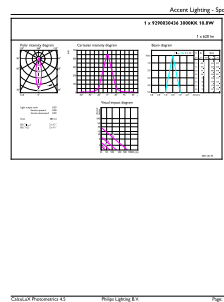

Product data

General Information	
Cap base	G53 [G53]
EU RoHS compliant	Yes
Nominal lifetime (nom.)	40000 h
Switching cycle	50,000X
	Narrow Cone
Light Technical	
Colour Code	930 [CCT of 3,000 K]
Beam Angle (Nom)	24 °
Luminous flux (nom.)	620 lm
Luminous intensity (nom.)	3200 cd
Colour designation	White (WH)
Correlated Colour Temperature (Nom)	3000 K
Luminous efficacy (rated) (nom.)	57.00 lm/W
Colour consistency	<4
Colour rendering index (nom.)	95
LLMF at end of nominal lifetime (nom.)	70 %

Product Data

Full product code	871951433399400
-------------------	-----------------

Order product name	MAS ExpertColor 10.8-50W 930 AR111 24D
EAN/UPC – product	8719514333994
Order code	33399400
SAP numerator – quantity per pack	1
Numerator – packs per outer box	6
SAP material	929003043602
SAP net weight (piece)	0.160 kg

Dimensional drawing

EC AR111 12V 11-50W 620lm 24D 3000K GU53

Product	D	C
MAS ExpertColor 10.8-50W 930 AR111 24D	111 mm	61 mm

Photometric data

LEDspots MAS SLR 10,8W AR111 G53 930 9D-POC POC

LEDspots MAS SLR 10,8W AR111 G53 930 24D-ADL ADL

MASTER LEDspot ExpertColor AR111

Photometric data

LEDspots MAS SLR 10,8W AR111 G53 930 24D-LDD LDD

Lifetime

LEDspots LED 40K

LEDspots LMP 40K