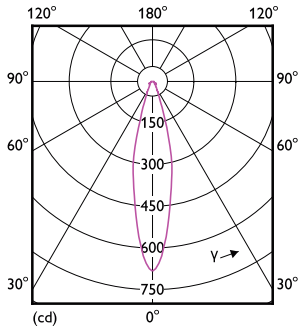

MASTER LEDspot ExpertColor AR111

Photometric data

LEDspots MAS SLR 10,8W AR111 G53 930 24D-LDD LDD