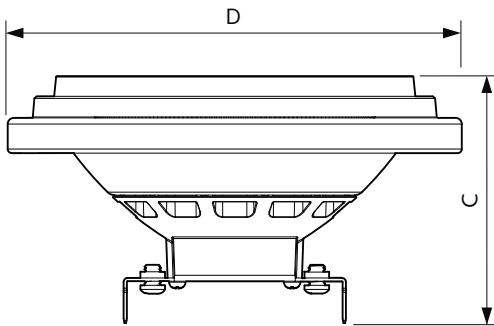

Dimensional drawing

EC AR111 12V 11-50W 620lm 24D 3000K GU53

Product	D	C
MAS ExpertColor 10.8-50W 930 AR111 24D	111 mm	61 mm

Photometric data

LEDspots MAS SLR 10,8W AR111 G53 930 9D-POC POC

LEDspots MAS SLR 10,8W AR111 G53 930 24D-ADL ADL