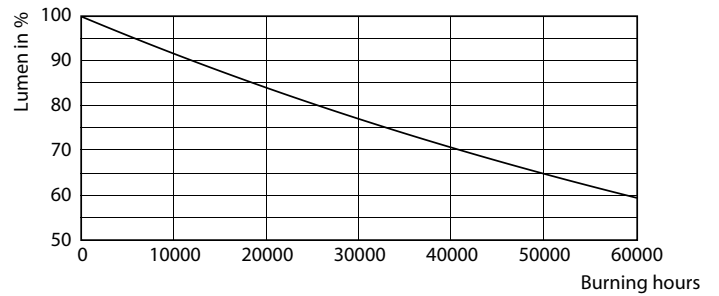

Product data

General Information	
Cap base	G53 [G53]
EU RoHS compliant	Yes
Nominal lifetime (nom.)	40000 h
Switching cycle	50,000X
	Narrow Cone
Light Technical	
Colour Code	930 [CCT of 3,000 K]
Beam Angle (Nom)	24 °
Luminous flux (nom.)	620 lm
Luminous intensity (nom.)	3200 cd
Colour designation	White (WH)
Correlated Colour Temperature (Nom)	3000 K
Luminous efficacy (rated) (nom.)	57.00 lm/W
Colour consistency	<4
Colour rendering index (nom.)	95
LLMF at end of nominal lifetime (nom.)	70 %

MASTER LEDspot ExpertColor AR111

Photometric data

LEDspots MAS SLR 10,8W AR111 G53 930 24D-LDD LDD

Lifetime

LEDspots LED 40K

LEDspots LMP 40K