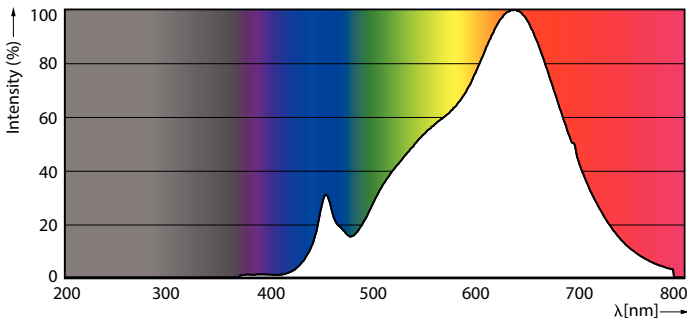

Photometric data

LEDspots MAS SLR 14,8W AR111 G53 927 24D-POC POC

LEDspots MAS SLR 14,8W AR111 G53 927 45D-ADL ADL