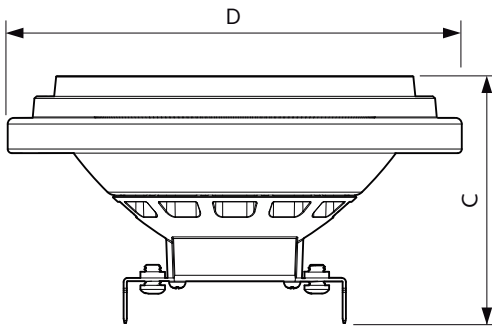

MASTER LEDspot ExpertColor AR111

Mechanical and Housing

Lamp Finish	Clear
Bulb shape	AR111

Approval and Application

Energy Efficiency Class	G
Suitable for accent lighting	Yes
Energy consumption kWh/1,000 hours	15 kWh 648259

Product Data

Full product code	871951433381900

Order product name	MAS ExpertColor 14.8-75W 927 AR111 45D
EAN/UPC – product	8719514333819
Order code	33381900
SAP numerator – quantity per pack	1
Numerator – packs per outer box	6
SAP material	929003042702
SAP net weight (piece)	0.160 kg

Dimensional drawing

EC AR111 12V 15-75W 875lm 45D 2700K GU53

Product	D	C
MAS ExpertColor 14.8-75W 927 AR111 45D	111 mm	61 mm