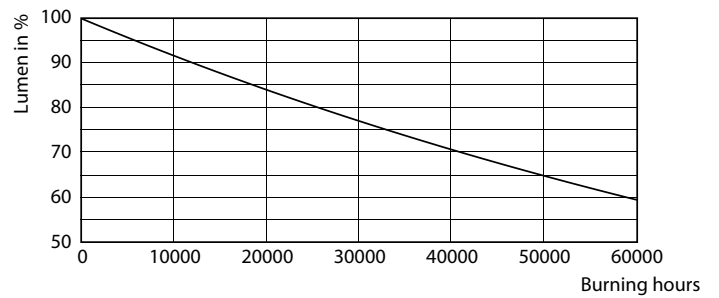

Product data

General Information	
Cap base	G53 [G53]
EU RoHS compliant	Yes
Nominal lifetime (nom.)	40000 h
Switching cycle	50,000X
	Narrow Cone
Light Technical	
Colour Code	927 [CCT of 2,700 K]
Beam Angle (Nom)	45 °
Luminous flux (nom.)	875 lm
Luminous intensity (nom.)	1200 cd
Colour designation	Warm white (WW)
Correlated Colour Temperature (Nom)	2700 K
Luminous efficacy (rated) (nom.)	59.00 lm/W
Colour consistency	<4
Colour rendering index (nom.)	95
LLMF at end of nominal lifetime (nom.)	70 %

MASTER LEDspot ExpertColor AR111

Photometric data

LEDspots MAS SLR 14,8W AR111 G53 927 45D-LDD LDD

Lifetime

LEDspots LED 40K

LEDspots LMP 40K