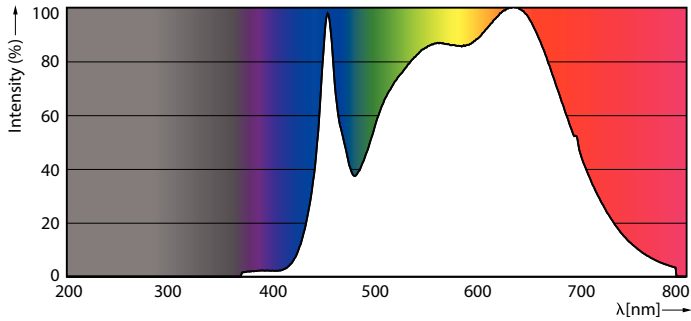

Product data

General Information	
Cap base	G53 [G53]
EU RoHS compliant	Yes
Nominal lifetime (nom.)	40000 h
Switching cycle	50,000X
	Narrow Cone
Light Technical	
Colour Code	940 [CCT of 4,000 K]
Beam Angle (Nom)	45 °
Luminous flux (nom.)	950 lm
Luminous intensity (nom.)	1400 cd
Colour designation	Cool White (CW)
Correlated Colour Temperature (Nom)	4000 K
Luminous efficacy (rated) (nom.)	64.00 lm/W
Colour consistency	<4
Colour rendering index (nom.)	95
LLMF at end of nominal lifetime (nom.)	70 %

MASTER LEDspot ExpertColor AR111

Mechanical and Housing

Lamp Finish	Clear
Bulb shape	AR111

Approval and Application

Energy Efficiency Class	G
Suitable for accent lighting	Yes
Energy consumption kWh/1,000 hours	15 kWh 648243

Dimensional drawing

EC AR111 12V 15-75W 900lm 45D 4000K GU53

Product	D	C
MAS ExpertColor 14.8-75W 940 AR111 45D	111 mm	61 mm

Photometric data

LEDspots MAS SLR 14,8W AR111 G53 940 45D-LDD LDD

LEDspots MAS SLR 14,8W AR111 G53 940 45D-ADL ADL

MASTER LEDspot ExpertColor AR111

Photometric data

LEDspots MAS SLR 14,8W AR111 G53 940 24D-POC POC

Lifetime

LEDspots LED 40K

LEDspots LMP 40K