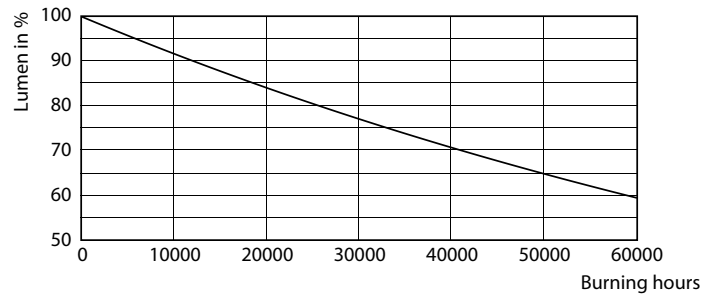

Product data

General Information	
Cap base	G53 [G53]
EU RoHS compliant	Yes
Nominal lifetime (nom.)	40000 h
Switching cycle	50,000X
	Narrow Cone
Light Technical	
Colour Code	940 [CCT of 4,000 K]
Beam Angle (Nom)	45 °
Luminous flux (nom.)	950 lm
Luminous intensity (nom.)	1400 cd
Colour designation	Cool White (CW)
Correlated Colour Temperature (Nom)	4000 K
Luminous efficacy (rated) (nom.)	64.00 lm/W
Colour consistency	<4
Colour rendering index (nom.)	95
LLMF at end of nominal lifetime (nom.)	70 %

MASTER LEDspot ExpertColor AR111

Photometric data

LEDspots MAS SLR 14,8W AR111 G53 940 24D-POC POC

Lifetime

LEDspots LED 40K

LEDspots LMP 40K