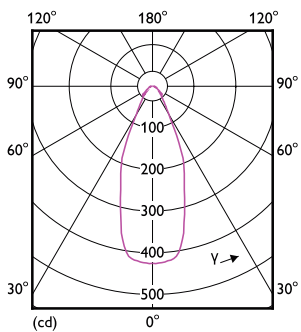

Dimensional drawing

EC AR111 12V 15-75W 900lm 45D 4000K GU53

Product	D	C
MAS ExpertColor 14.8-75W 940 AR111 45D	111 mm	61 mm

Photometric data

LEDspots MAS SLR 14,8W AR111 G53 940 45D-LDD LDD

LEDspots MAS SLR 14,8W AR111 G53 940 45D-ADL ADL