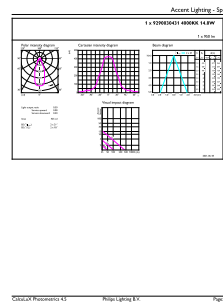

Dimensional drawing

EC AR111 12V 15-75W 900lm 45D 4000K GU53

Product	D	C
MAS ExpertColor 14.8-75W 940 AR111 45D	111 mm	61 mm

Photometric data

LEDspots MAS SLR 14,8W AR111 G53 940 45D-LDD LDD

LEDspots MAS SLR 14,8W AR111 G53 940 45D-ADL ADL

MASTER LEDspot ExpertColor AR111

Photometric data

LEDspots MAS SLR 14,8W AR111 G53 940 24D-POC POC

Lifetime

LEDspots LED 40K

LEDspots LMP 40K