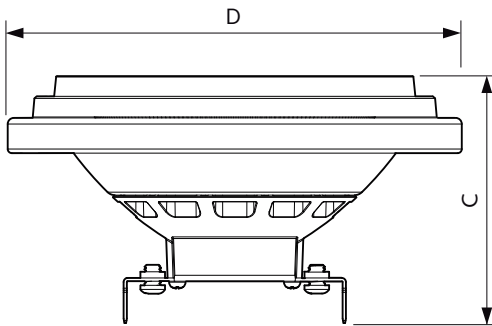

MASTER LEDspot ExpertColor AR111

Mechanical and Housing

Lamp Finish	Clear
Bulb shape	AR111

Approval and Application

Energy Efficiency Class	G
Suitable for accent lighting	Yes
Energy consumption kWh/1,000 hours	15 kWh 648243

Product Data

Full product code	871951433389500

Order product name	MAS ExpertColor 14.8-75W 940 AR111 45D
EAN/UPC – product	8719514333895
Order code	33389500
SAP numerator – quantity per pack	1
Numerator – packs per outer box	6
SAP material	929003043102
SAP net weight (piece)	0.160 kg

Dimensional drawing

EC AR111 12V 15-75W 900lm 45D 4000K GU53

Product	D	C
MAS ExpertColor 14.8-75W 940 AR111 45D	111 mm	61 mm