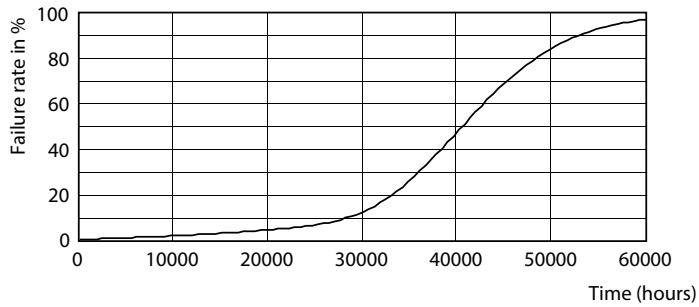

Lifetime

LEDspots LED 40K