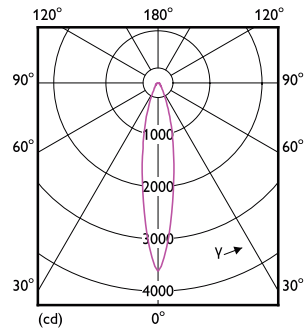

Product data

General Information		Power (Rated) (Nom)	
Cap base	E27 [E27]		9 W
EU RoHS compliant	Yes	Lamp current (nom.)	44 mA
Nominal lifetime (nom.)	15000 h	Wattage equivalent	60 W
Switching cycle	25,000X	Starting time (nom.)	0.5 s
		Warm-up time to 60% light (nom.)	0.5 s
		Power factor (nom.)	0.9
		Voltage (Nom)	220-240 V
Light Technical		Temperature	
Colour Code	827 [CCT of 2,700 K]	T-Case maximum (nom.)	80 °C
Beam Angle (Nom)	25 °		
Luminous flux (nom.)	750 lm	Controls and Dimming	
Luminous intensity (nom.)	1800 cd	Dimmable	No
Colour designation	Warm white (WW)	Mechanical and Housing	
Correlated Colour Temperature (Nom)	2700 K	Bulb shape	PAR38 [PAR 4.75 inch/121mm]
Luminous efficacy (rated) (nom.)	83.00 lm/W	Approval and Application	
Colour consistency	<6	Energy Efficiency Class	F
Colour rendering index (nom.)	80	Suitable for accent lighting	Yes
LLMF at end of nominal lifetime (nom.)	70 %	Energy consumption kWh/1,000 hours	9 kWh
Luminous flux in 90° cone (rated)	750 lm		
Operating and Electrical			
Input frequency	50 Hz		

Dimensional drawing

PAR38 220-240V 11-60W 2700K E27 D

Product

CorePro LEDspot ND 9-60W 827 PAR38 25D

Photometric data

LEDspots Corepro 9W PAR38 E27 827 25D-POC

LEDspots Corepro 9W PAR38 E27 827 25D-LDD

Page 11