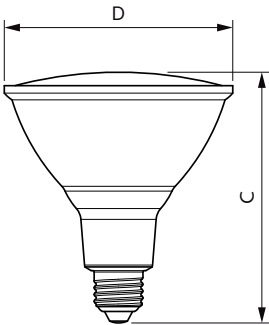

Product data

General Information		Power (Rated) (Nom)	
Cap base	E27 [E27]		9 W
EU RoHS compliant	Yes	Lamp current (nom.)	44 mA
Nominal lifetime (nom.)	15000 h	Wattage equivalent	60 W
Switching cycle	25,000X	Starting time (nom.)	0.5 s
		Warm-up time to 60% light (nom.)	0.5 s
		Power factor (nom.)	0.9
		Voltage (Nom)	220-240 V
Light Technical		Temperature	
Colour Code	827 [CCT of 2,700 K]	T-Case maximum (nom.)	80 °C
Beam Angle (Nom)	25 °		
Luminous flux (nom.)	750 lm	Controls and Dimming	
Luminous intensity (nom.)	1800 cd	Dimmable	No
Colour designation	Warm white (WW)	Mechanical and Housing	
Correlated Colour Temperature (Nom)	2700 K	Bulb shape	PAR38 [PAR 4.75 inch/121mm]
Luminous efficacy (rated) (nom.)	83.00 lm/W	Approval and Application	
Colour consistency	<6	Energy Efficiency Class	F
Colour rendering index (nom.)	80	Suitable for accent lighting	Yes
LLMF at end of nominal lifetime (nom.)	70 %	Energy consumption kWh/1,000 hours	9 kWh
Luminous flux in 90° cone (rated)	750 lm		
Operating and Electrical			
Input frequency	50 Hz		

CorePro LEDspot PAR

465201

Product Data

Full product code	871951438873400
Order product name	CorePro LEDspot ND 9-60W 827 PAR38 25D
EAN/UPC – product	8719514388734
Order code	38873400

SAP numerator – quantity per pack	1
Numerator – packs per outer box	6
SAP material	929001322732
SAP net weight (piece)	0.385 kg

Dimensional drawing

PAR38 220-240V 11-60W 2700K E27 D

Product

CorePro LEDspot ND 9-60W 827 PAR38 25D

Photometric data

LEDspots Corepro 9W PAR38 E27 827 25D-POC

LEDspots Corepro 9W PAR38 E27 827 25D-LDD

Page 11