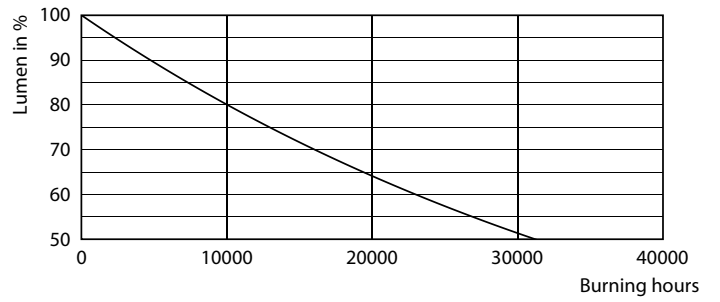

CorePro LEDspot PAR

Lifetime

15K LED

15K LMP