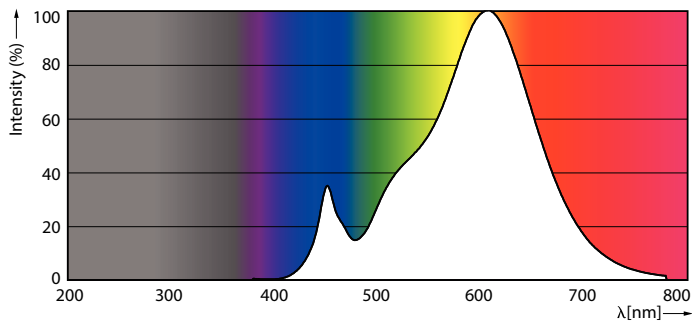

Product data

General Information		Power (Rated) (Nom)	
Cap base	E27 [E27]		9 W
EU RoHS compliant	Yes	Lamp current (nom.)	44 mA
Nominal lifetime (nom.)	15000 h	Wattage equivalent	60 W
Switching cycle	25,000X	Starting time (nom.)	0.5 s
		Warm-up time to 60% light (nom.)	0.5 s
		Power factor (nom.)	0.9
		Voltage (Nom)	220-240 V
Light Technical		Temperature	
Colour Code	827 [CCT of 2,700 K]	T-Case maximum (nom.)	80 °C
Beam Angle (Nom)	25 °		
Luminous flux (nom.)	750 lm	Controls and Dimming	
Luminous intensity (nom.)	1800 cd	Dimmable	No
Colour designation	Warm white (WW)	Mechanical and Housing	
Correlated Colour Temperature (Nom)	2700 K	Bulb shape	PAR38 [PAR 4.75 inch/121mm]
Luminous efficacy (rated) (nom.)	83.00 lm/W	Approval and Application	
Colour consistency	<6	Energy Efficiency Class	F
Colour rendering index (nom.)	80	Suitable for accent lighting	Yes
LLMF at end of nominal lifetime (nom.)	70 %	Energy consumption kWh/1,000 hours	9 kWh
Luminous flux in 90° cone (rated)	750 lm		
Operating and Electrical			
Input frequency	50 Hz		

Dimensional drawing

PAR38 220-240V 11-60W 2700K E27 D

Product

CorePro LEDspot ND 9-60W 827 PAR38 25D

Photometric data

LEDspots Corepro 9W PAR38 E27 827 25D-POC

LEDspots Corepro 9W PAR38 E27 827 25D-LDD

Page 11