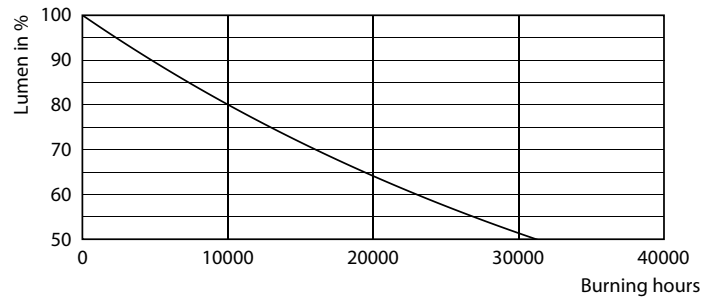

CorePro LEDcapsule MV

Lifetime

15K LED

15K LMP