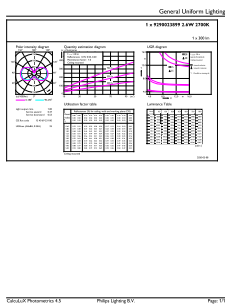

Photometric data

LEDcapsule MV 2,6W G9 827