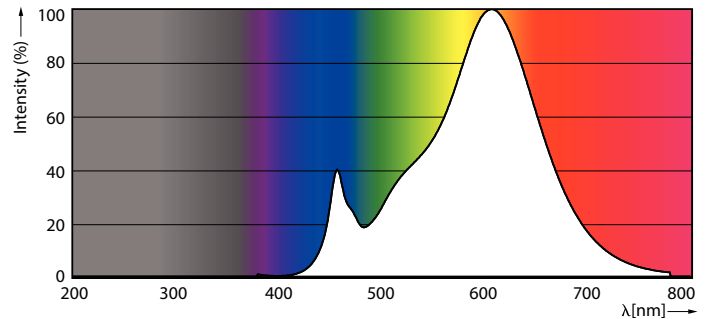

LEDcapsule MV 2,6W G9 827