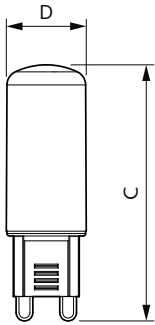

CorePro LEDcapsule MV

Energy consumption kWh/1,000 hours	3 kWh
	374868

Product Data

Full product code	871869976669601
Order product name	CorePro LEDcapsuleMV 2.6-25W G9 827 D UK
EAN/UPC – product	8718699766696

Order code	76669601
SAP numerator – quantity per pack	1
Numerator – packs per outer box	12
SAP material	929002389999
SAP net weight (piece)	0.012 kg

Dimensional drawing

Capsule G9 25W 215lm 2700K G9 Dim 15khrs