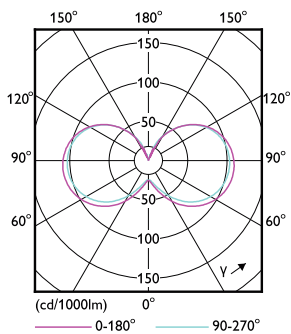

LEDcapsule MV 2,6W G9