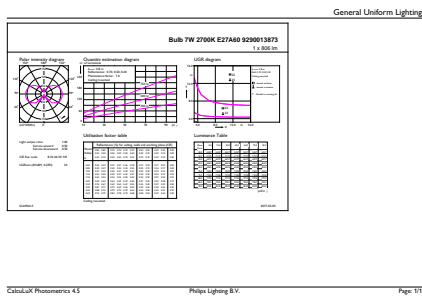

CorePro Glass LED bulbs

Approval and Application

Energy Efficiency Class	E
Energy consumption kWh/1,000 hours	7 kWh
	387390

Product Data

Full product code	871951438003500
Order product name	CorePro LEDBulbND 7-60W E27 WW A60 CL G

EAN/UPC – product	8719514380035
Order code	38003500
SAP numerator – quantity per pack	1
Numerator – packs per outer box	10
SAP material	929001387362
SAP net weight (piece)	0.030 kg

Dimensional drawing

Product	D	C
CorePro LEDBulbND 7-60W E27 WW A60 CL G	60 mm	104 mm

Bulb A60 230V 7-60W 806lm 2700K E27 ND

Photometric data