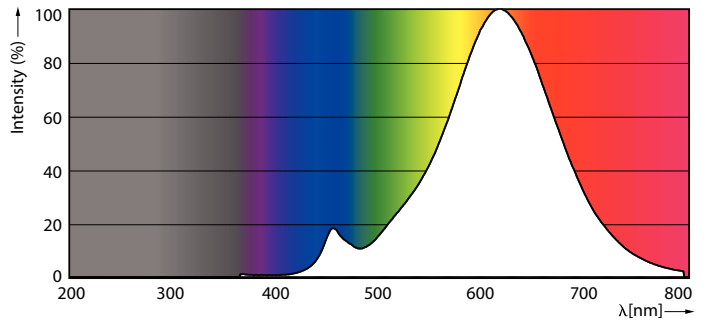

CorePro Glass LED bulbs

Approval and Application

Energy Efficiency Class	E
Energy consumption kWh/1,000 hours	7 kWh
	387390

Product Data

Full product code	871951438003500
Order product name	CorePro LEDBulbND 7-60W E27 WW A60 CL G

EAN/UPC – product	8719514380035
Order code	38003500
SAP numerator – quantity per pack	1
Numerator – packs per outer box	10
SAP material	929001387362
SAP net weight (piece)	0.030 kg

Dimensional drawing

Product	D	C
CorePro LEDBulbND 7-60W E27 WW A60 CL G	60 mm	104 mm

Bulb A60 230V 7-60W 806lm 2700K E27 ND

Photometric data