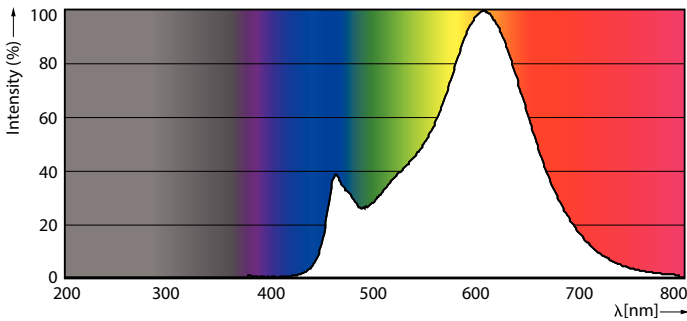

LEDbulb 6,5-60W E14 B35