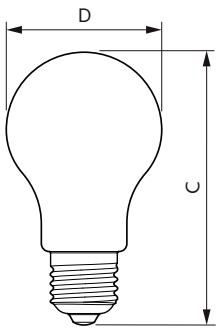

## Dimensional drawing

Bulb 14-150W 2452lm 2700K E27 ND Clear

Product	D	C
CorePro LEDBulbND17-150W E27 A67 827 CLG	70 mm	128 mm