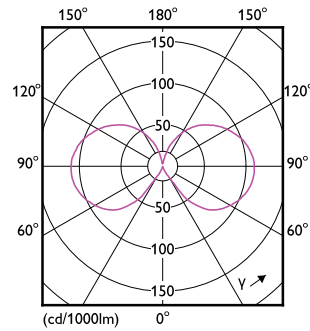

## Dimensional drawing

Bulb 14-150W 2452lm 2700K E27 ND Clear

Product	D	C
CorePro LEDBulbND17-150W E27 A67 827 CLG	70 mm	128 mm

## Photometric data

LEDbulb E27 A67 827 CL

LEDbulb 17-150W E27 A67

LEDbulb 6,5-60W E14 B35