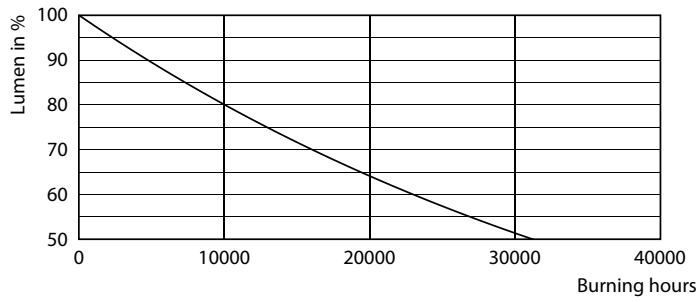

Corepro Glass High Lumen bulbs

Lifetime

LEDbulb 6,5-60W E14 B35