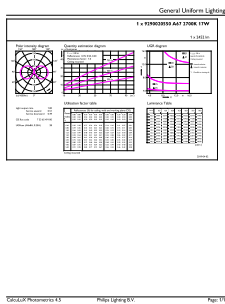

Photometric data

LEDbulb E27 A67 827 CL