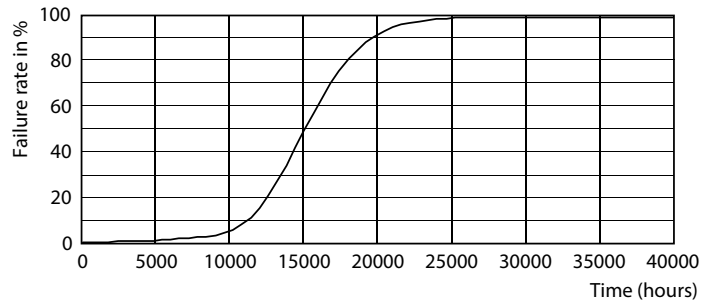

Corepro Glass High Lumen bulbs

Lifetime

LEDbulb 6,5-60W E14 B35