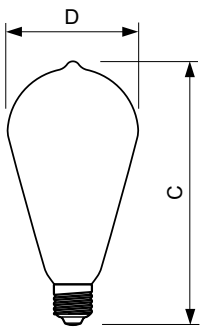

CorePro Glass LED bulbs

Bulb Shape	ST64
Approval and Application	
Energy Efficiency Class	E
Energy Saving Product	Yes
Suitable For Accent Lighting	No
Energy Consumption kWh/1000 h	4 kWh
EPREL Registration Number	574354
Product Data	
Full product code	871951434687100

Order product name	CorePro LEDBulbND 4-40W E27 ST64 827 CLG
EAN/UPC - Product	8719514346871
Order code	929001237392
Numerator - Quantity Per Pack	1
Numerator - Packs per outer box	10
Material Nr. (12NC)	929001237392
Net Weight (Piece)	0.048 kg

Dimensional drawing

filament 4.5W-40W 470lm NAD 2700K E27ND

Product	D	C
CorePro LEDBulbND 4-40W E27 ST64 827 CLG	64 mm	140 mm