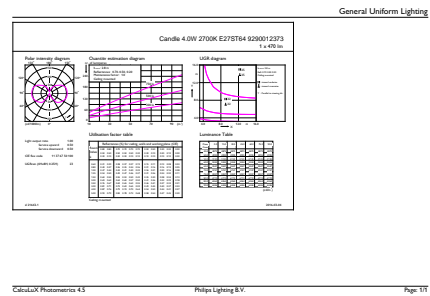

Dimensional drawing

filament 4.5W-40W 470lm NAD 2700K E27ND

Product	D	C
CorePro LEDBulbND 4-40W E27 ST64 827 CLG	64 mm	140 mm

Photometric data

LED Lamps, Lightcolour /827 ND CL

CorePro LEDbulb ND 4-40W ST64 827