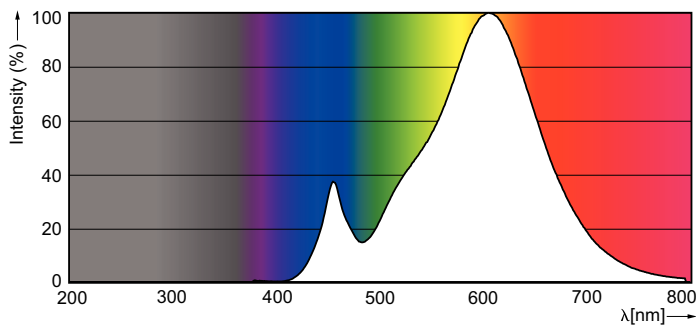

Photometric data

LED Lamps, Lightcolour /827 ND CL