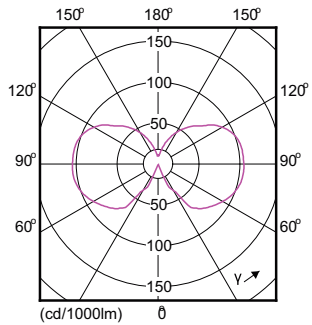

CorePro Glass LED bulbs

Photometric data

CorePro LEDbulb ND 4-40W ST64 827