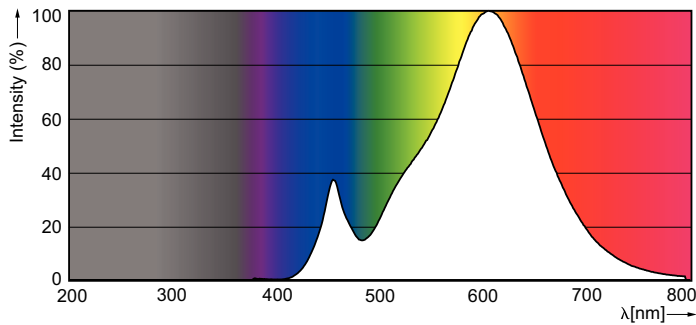

CorePro GLASS LED candles and lusters

Bulb Shape	B35 [B 35mm]
Approval and Application	
Energy Efficiency Class	E
Energy Saving Product	Yes
Suitable For Accent Lighting	No
Energy Consumption kWh/1000 h	2 kWh
EPREL Registration Number	387351
Product Data	
Full product code	871951437757800

Order product name	CorePro LEDCandleND 2-25W E14B35 827CL G
EAN/UPC - Product	8719514377578
Order code	929001238392
Numerator - Quantity Per Pack	1
Numerator - Packs per outer box	10
Material Nr. (12NC)	929001238392
Net Weight (Piece)	0.014 kg

Dimensional drawing

Product	D	C
CorePro LEDCandleND 2-25W E14B35 827CL G	35 mm	97 mm

Photometric data

LED Lamps, Lightcolour /827 ND CL