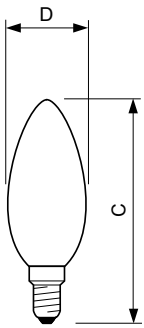

CorePro GLASS LED candles and lusters

Bulb Shape	B35 [B 35mm]
Approval and Application	
Energy Efficiency Class	E
Energy Saving Product	Yes
Suitable For Accent Lighting	No
Energy Consumption kWh/1000 h	2 kWh
EPREL Registration Number	387351
Product Data	
Full product code	871951437757800

Order product name	CorePro LEDCandleND 2-25W E14B35 827CL G
EAN/UPC - Product	8719514377578
Order code	929001238392
Numerator - Quantity Per Pack	1
Numerator - Packs per outer box	10
Material Nr. (12NC)	929001238392
Net Weight (Piece)	0.014 kg

Dimensional drawing

filament 2.5W-25W 250lm NAD 2700K E14ND

Product	D	C
CorePro LEDCandleND 2-25W E14B35 827CL G	35 mm	97 mm