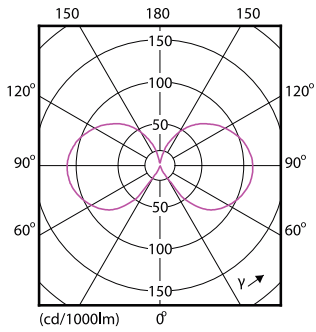

CorePro GLASS LED candles and lusters

Photometric data

Classic LEDCandle ND 2-25W B35 827 CL