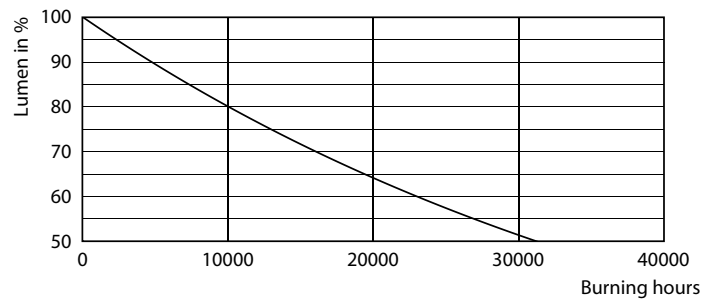

LEDcandle CLA 4.3-40W E14 B35 Clear 827 ND