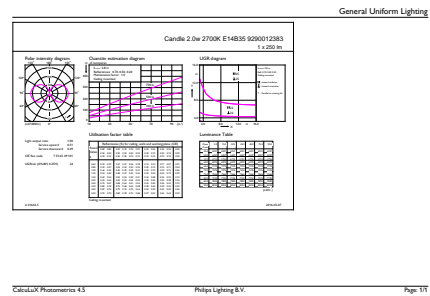

Classic LEDCandle ND 2-25W B35 827 CL