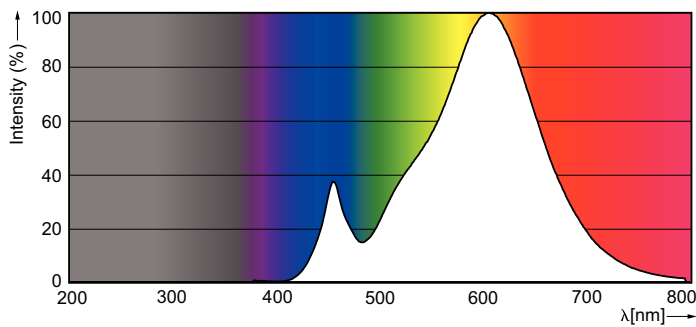

CorePro GLASS LED candles and lusters

Bulb Shape	BA35
Approval and Application	
Energy Efficiency Class	E
Energy Saving Product	Yes
Suitable For Accent Lighting	No
Energy Consumption kWh/1000 h	2 kWh
EPREL Registration Number	387361
Product Data	
Full product code	871951437759200

Order product name	CorePro LEDCandleND2-25W E14BA35 827CL G
EAN/UPC - Product	8719514377592
Order code	929001238492
Numerator - Quantity Per Pack	1
Numerator - Packs per outer box	10
Material Nr. (12NC)	929001238492
Net Weight (Piece)	0.014 kg

Dimensional drawing

Product	D	C
CorePro LEDCandleND2-25W E14BA35 827CL G	35 mm	123 mm

filament 2.5W-25W 250lm NAD 2700K E14ND

Photometric data

LED Lamps, Lightcolour /827 ND CL