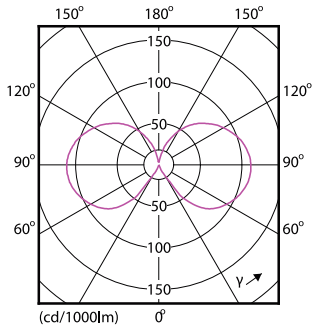

CorePro GLASS LED candles and lusters

Photometric data

Classic LED Candle ND 2-25W BA35 827 CL