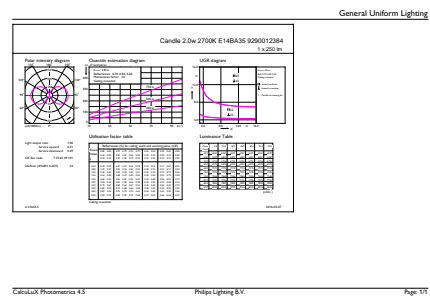

Product data

General Information		Operating and Electrical	
Cap-Base	E14 [E14]	Input Frequency	50 to 60 Hz
EU RoHS compliant	Yes	Power (Nom)	2 W
Nominal Lifetime (Nom)	15000 h	Lamp Current (Nom)	20 mA
Switching Cycle	20000X	Wattage Equivalent	25 W
Technical Type	2-25W	Starting Time (Nom)	0.5 s
Flux measurement reference	Sphere	Warm Up Time to 60% Light (Nom)	0.5 s
		Power Factor (Nom)	0.4
		Voltage (Nom)	220-240 V
Light Technical		Temperature	
Color Code	827 [CCT of 2700K]	T-Case Maximum (Nom)	36 °C
Luminous Flux (Nom)	250 lm		
Color Designation	Warm White (WW)	Controls and Dimming	
Correlated Color Temperature (Nom)	2700 K	Dimmable	No
Luminous Efficacy (rated) (Nom)	125.00 lm/W		
Color Consistency	<6	Mechanical and Housing	
Color Rendering Index (Nom)	80	Bulb Finish	Clear
LLMF At End Of Nominal Lifetime (Nom)	70 %		

Dimensional drawing

Product	D	C
CorePro LEDCandleND2-25W E14BA35 827CL G	35 mm	123 mm

filament 2.5W-25W 250lm NAD 2700K E14ND

Photometric data

LED Lamps, Lightcolour /827 ND CL

Classic LEDCandle ND 2-25W BA35 827 CL