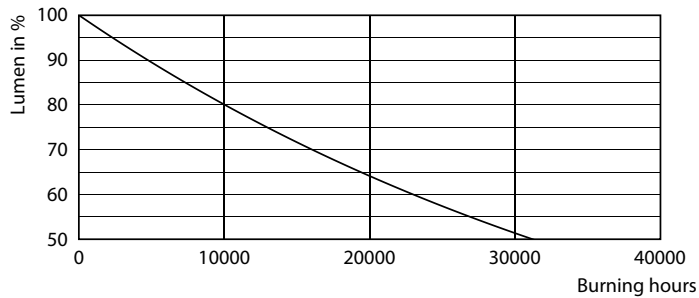

CorePro GLASS LED candles and lusters

Photometric data

© Philips Lighting N.V. 2021

LEDcandle E14 B35 827 CL

Lifetime

LEDbulb 6,5-60W E14 B35

LEDbulb 6,5-60W E14 B35