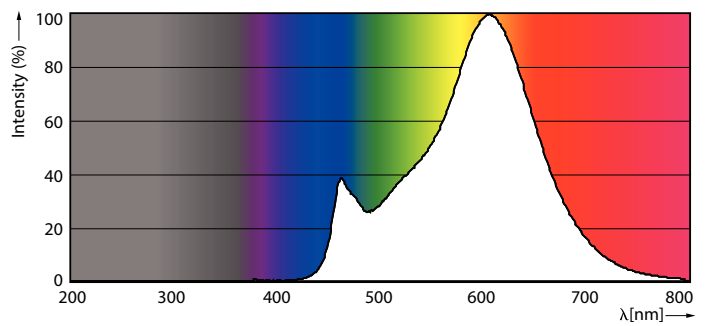

LEDbulb 6,5-60W E14 B35