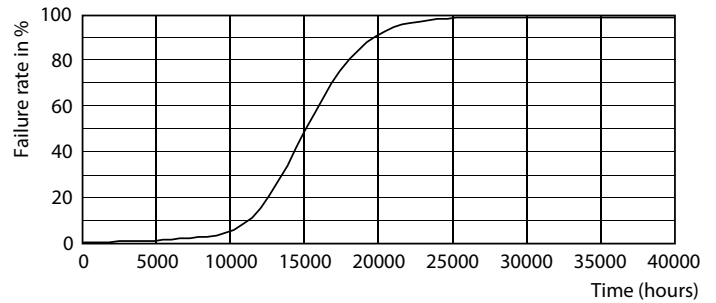

CorePro GLASS LED candles and lusters

Photometric data

© Philips Lighting N.V. 2021

LEDcandle E14 B35 827 CL

Lifetime

LEDbulb 6,5-60W E14 B35

LEDbulb 6,5-60W E14 B35