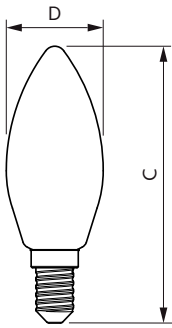

Power (Nom)	6.5 W
Lamp Current (Nom)	50 mA
Wattage Equivalent	60 W
Starting Time (Nom)	0.5 s
Warm Up Time to 60% Light (Nom)	0.5 s
Power Factor (Nom)	0.55
Voltage (Nom)	220-240 V
Temperature	
T-Case Maximum (Nom)	55 °C
Controls and Dimming	
Dimmable	No
Mechanical and Housing	
Bulb Finish	Clear
Bulb Shape	B35 [B 35mm]

EAN/UPC - Product	8719514347465
Order code	929002028092
Numerator - Quantity Per Pack	1
Numerator - Packs per outer box	10
Material Nr. (12NC)	929002028092
Net Weight (Piece)	0.012 kg

Dimensional drawing