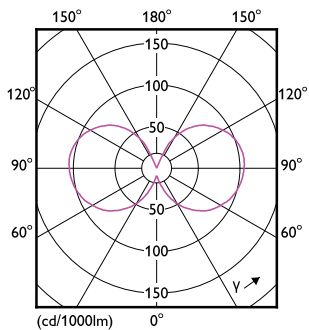

Photometric data

LEDbulb 6,5-60W E14 B35