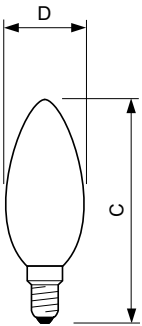

Product data

General Information		Power (Nom)	
Cap-Base	E14 [E14]		2.2 W
EU RoHS compliant	Yes	Lamp Current (Nom)	21 mA
Nominal Lifetime (Nom)	15000 h	Wattage Equivalent	25 W
Switching Cycle	20000X	Starting Time (Nom)	0.5 s
Flux measurement reference	Sphere	Warm Up Time to 60% Light (Nom)	0.5 s
		Power Factor (Nom)	0.4
		Voltage (Nom)	220-240 V
Light Technical		Temperature	
Color Code	827 [CCT of 2700K]	T-Case Maximum (Nom)	36 °C
Luminous Flux (Nom)	250 lm		
Color Designation	Warm White (WW)	Controls and Dimming	
Correlated Color Temperature (Nom)	2700 K	Dimmable	No
Luminous Efficacy (rated) (Nom)	113.00 lm/W	Mechanical and Housing	
Color Consistency	<6	Bulb Finish	Frosted
Color Rendering Index (Nom)	80	Bulb Shape	B35 [B 35mm]
LLMF At End Of Nominal Lifetime (Nom)	70 %		
Operating and Electrical			
Input Frequency	50 to 60 Hz		

CorePro GLASS LED candles and lusters

Approval and Application

Energy Efficiency Class	E
Energy Consumption kWh/1000 h	3 kWh
EPREL Registration Number	387381

Product Data

Full product code	871951434679600
Order product name	CorePro LEDCandle ND 2.2-25W B35 E14 FRG

EAN/UPC - Product	8719514346796
Order code	929001345292
Numerator - Quantity Per Pack	1
Numerator - Packs per outer box	10
Material Nr. (12NC)	929001345292
Net Weight (Piece)	0.012 kg

Dimensional drawing