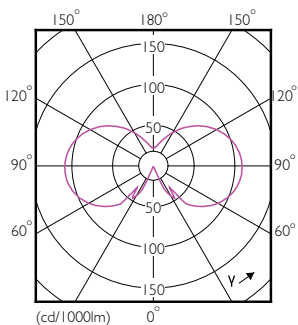

Product data

General Information		Power (Nom)	
Cap-Base	E14 [E14]		2.2 W
EU RoHS compliant	Yes	Lamp Current (Nom)	21 mA
Nominal Lifetime (Nom)	15000 h	Wattage Equivalent	25 W
Switching Cycle	20000X	Starting Time (Nom)	0.5 s
Flux measurement reference	Sphere	Warm Up Time to 60% Light (Nom)	0.5 s
		Power Factor (Nom)	0.4
		Voltage (Nom)	220-240 V
Light Technical		Temperature	
Color Code	827 [CCT of 2700K]	T-Case Maximum (Nom)	36 °C
Luminous Flux (Nom)	250 lm		
Color Designation	Warm White (WW)	Controls and Dimming	
Correlated Color Temperature (Nom)	2700 K	Dimmable	No
Luminous Efficacy (rated) (Nom)	113.00 lm/W	Mechanical and Housing	
Color Consistency	<6	Bulb Finish	Frosted
Color Rendering Index (Nom)	80	Bulb Shape	B35 [B 35mm]
LLMF At End Of Nominal Lifetime (Nom)	70 %		
Operating and Electrical			
Input Frequency	50 to 60 Hz		

Candle B35 230V 2-25W 250lm 2700K E14ND

Product	D	C
CorePro LEDCandle ND 2.2-25W B35 E14 FRG	35 mm	97 mm

Photometric data

LEDbulb, Bulb A21 14W, 18W 2200-2700K

LEDbulb 25W E14 827 FR B35

LEDbulb 25W E14 827 FR B35