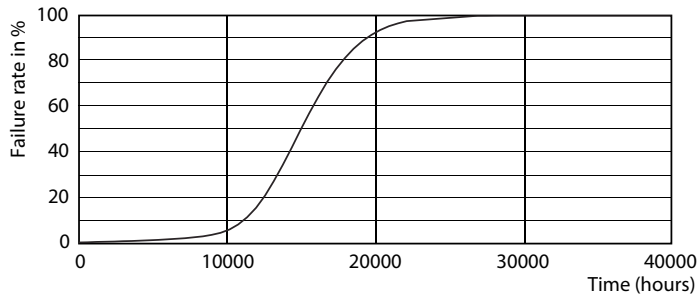

CorePro GLASS LED candles and lusters

Lifetime

LEDbulb 25W E14 827 FR B35