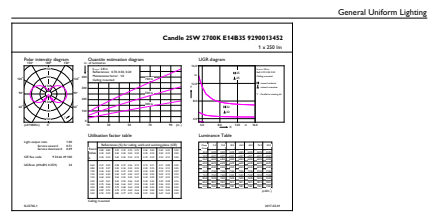

LEDbulb 25W E14 827 FR B35