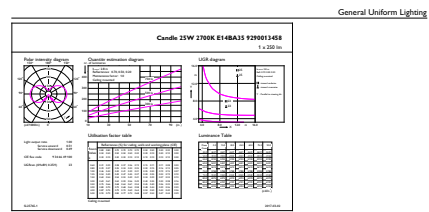

CorePro GLASS LED candles and lusters

Approval and Application

Energy Efficiency Class	E
Energy Consumption kWh/1000 h	3 kWh
EPREL Registration Number	387387

Product Data

Full product code	871951434685700
Order product name	CorePro LEDCandleND 2.2-25W BA35 E14 FRG

EAN/UPC - Product	8719514346857
Order code	929001345892
Numerator - Quantity Per Pack	1
Numerator - Packs per outer box	10
Material Nr. (12NC)	929001345892
Net Weight (Piece)	0.014 kg

Dimensional drawing

Product	D	C
CorePro LEDCandleND 2.2-25W BA35 E14 FRG	35 mm	123 mm

CandleBA35 230V 2-25W 250lm 2700K E14ND

Photometric data