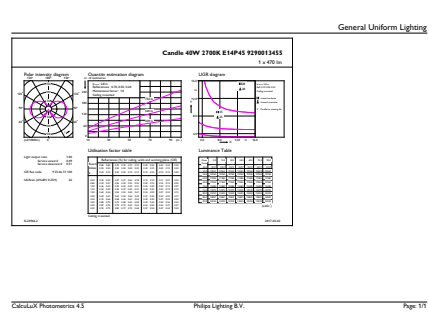

Product data

General Information	
Cap-Base	E14 [E14]
EU RoHS compliant	Yes
Nominal Lifetime (Nom)	15000 h
Switching Cycle	20000X
Flux measurement reference	Sphere

Light Technical	
Color Code	827 [CCT of 2700K]
Luminous Flux (Nom)	470 lm
Color Designation	Warm White (WW)
Correlated Color Temperature (Nom)	2700 K
Luminous Efficacy (rated) (Nom)	109.00 lm/W
Color Consistency	<6
Color Rendering Index (Nom)	80
LLMF At End Of Nominal Lifetime (Nom)	70 %

Energy Efficiency Class	F
Energy Consumption kWh/1000 h	5 kWh
EPREL Registration Number	387384

Product Data

Full product code	871951434720500
Order product name	CorePro LEDLusterND4.3-40W E14 827P45FRG

EAN/UPC - Product	8719514347205
Order code	929001345592
Numerator - Quantity Per Pack	1
Numerator - Packs per outer box	10
Material Nr. (12NC)	929001345592
Net Weight (Piece)	0.014 kg

Dimensional drawing

Candle P45 230V 4-40W 250lm 2700K E14ND

Product	D	C
CorePro LEDLusterND4.3-40W E14 827P45FRG	45 mm	80 mm

Photometric data

LEDbulb, Bulb A21 14W, 18W 2200-2700K

LEDbulb 40W E14 827 FR P45