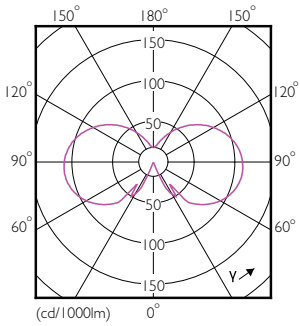

CorePro GLASS LED candles and lusters

Photometric data

LEDbulb 40W E14 827 FR B35