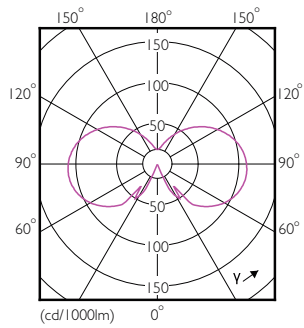

CorePro GLASS LED candles and lusters

Photometric data

LEDbulb 40W E14 827 FR B35