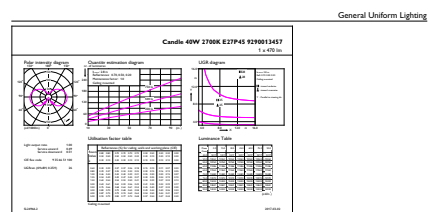

LEDbulb 40W E27 827 FR P45