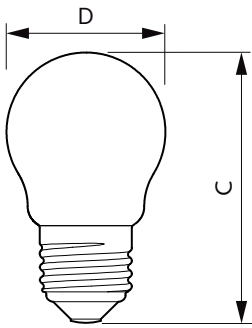

## Dimensional drawing

Candle P45 230V 4-40W 250lm 2700K E27ND

Product	D	C
CorePro LEDLusterND4.3-40W E27 827P45FRG	45 mm	78 mm