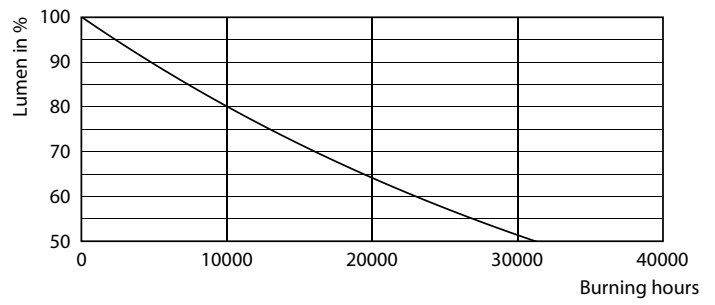

Product data

General Information		Power (Nom)	
Cap-Base	E27 [E27]	Lamp Current (Nom)	40 mA
EU RoHS compliant	Yes	Wattage Equivalent	40 W
Nominal Lifetime (Nom)	15000 h	Starting Time (Nom)	0.5 s
Switching Cycle	20000X	Warm Up Time to 60% Light (Nom)	0.5 s
Flux measurement reference	Sphere	Power Factor (Nom)	0.41
		Voltage (Nom)	220-240 V
Light Technical		Temperature	
Color Code	827 [CCT of 2700K]	T-Case Maximum (Nom)	45 °C
Luminous Flux (Nom)	470 lm		
Color Designation	Warm White (WW)	Controls and Dimming	
Correlated Color Temperature (Nom)	2700 K	Dimmable	No
Luminous Efficacy (rated) (Nom)	109.00 lm/W	Mechanical and Housing	
Color Consistency	<6	Bulb Finish	Clear
Color Rendering Index (Nom)	80	Bulb Shape	P45 [P 45mm]
LLMF At End Of Nominal Lifetime (Nom)	70 %		
Operating and Electrical			
Input Frequency	50 to 60 Hz		

CorePro GLASS LED candles and lusters

Photometric data

CalcXpert Photometrics 4.5 Philips Lighting B.V. Page 5/7

LEDLuster CLA 4.3-40W E27 P45 Clear 827 ND

Lifetime

LEDCandle CLA 4.3-40W E14 B35 Clear 827 ND