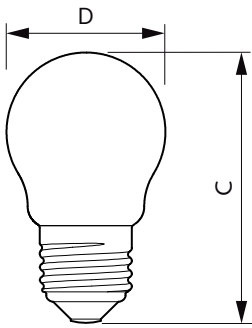

Product data

General Information		Power (Nom)	
Cap-Base	E27 [E27]	Lamp Current (Nom)	40 mA
EU RoHS compliant	Yes	Wattage Equivalent	40 W
Nominal Lifetime (Nom)	15000 h	Starting Time (Nom)	0.5 s
Switching Cycle	20000X	Warm Up Time to 60% Light (Nom)	0.5 s
Flux measurement reference	Sphere	Power Factor (Nom)	0.41
		Voltage (Nom)	220-240 V
Light Technical		Temperature	
Color Code	827 [CCT of 2700K]	T-Case Maximum (Nom)	45 °C
Luminous Flux (Nom)	470 lm		
Color Designation	Warm White (WW)	Controls and Dimming	
Correlated Color Temperature (Nom)	2700 K	Dimmable	No
Luminous Efficacy (rated) (Nom)	109.00 lm/W	Mechanical and Housing	
Color Consistency	<6	Bulb Finish	Clear
Color Rendering Index (Nom)	80	Bulb Shape	P45 [P 45mm]
LLMF At End Of Nominal Lifetime (Nom)	70 %		
Operating and Electrical			
Input Frequency	50 to 60 Hz		

CorePro GLASS LED candles and lusters

Approval and Application

Energy Efficiency Class	F
Energy Consumption kWh/1000 h	5 kWh
EPREL Registration Number	387410

Product Data

Full product code	871951434732800
Order product name	CorePro LEDLusterND4.3-40W E27 827P45CLG

EAN/UPC - Product	8719514347328
Order code	929001890592
Numerator - Quantity Per Pack	1
Numerator - Packs per outer box	10
Material Nr. (12NC)	929001890592
Net Weight (Piece)	0.012 kg

Dimensional drawing