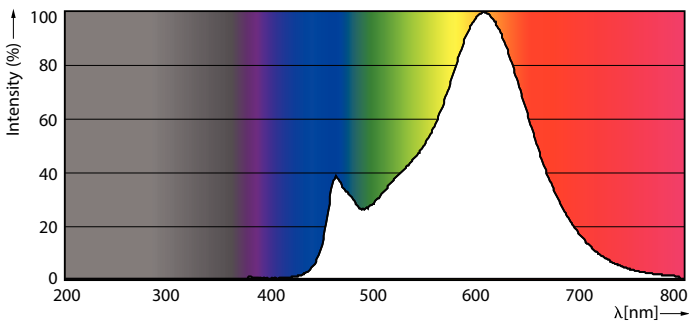

Photometric data

LEDCandle CLA 4.3-40W E14 B35 Clear 827 ND