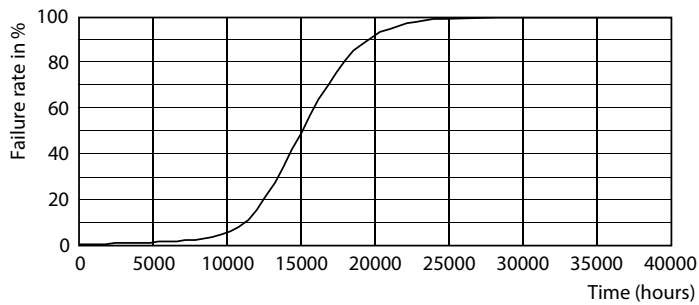

Product data

General Information		Power (Nom)	
Cap-Base	E27 [E27]	Lamp Current (Nom)	40 mA
EU RoHS compliant	Yes	Wattage Equivalent	40 W
Nominal Lifetime (Nom)	15000 h	Starting Time (Nom)	0.5 s
Switching Cycle	20000X	Warm Up Time to 60% Light (Nom)	0.5 s
Flux measurement reference	Sphere	Power Factor (Nom)	0.41
		Voltage (Nom)	220-240 V
Light Technical		Temperature	
Color Code	827 [CCT of 2700K]	T-Case Maximum (Nom)	45 °C
Luminous Flux (Nom)	470 lm		
Color Designation	Warm White (WW)	Controls and Dimming	
Correlated Color Temperature (Nom)	2700 K	Dimmable	No
Luminous Efficacy (rated) (Nom)	109.00 lm/W	Mechanical and Housing	
Color Consistency	<6	Bulb Finish	Clear
Color Rendering Index (Nom)	80	Bulb Shape	P45 [P 45mm]
LLMF At End Of Nominal Lifetime (Nom)	70 %		
Operating and Electrical			
Input Frequency	50 to 60 Hz		

CorePro GLASS LED candles and lusters

Photometric data

CalcXpert Photometrics 4.5 Philips Lighting B.V. Page 5/7

LEDLuster CLA 4.3-40W E27 P45 Clear 827 ND

Lifetime

LEDCandle CLA 4.3-40W E14 B35 Clear 827 ND