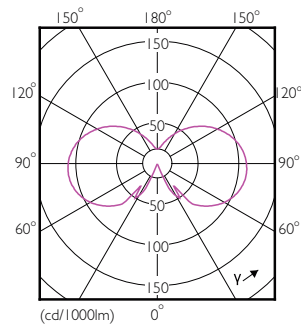

LEDCandle CLA 4.3-40W E14 B35 Clear 827 ND