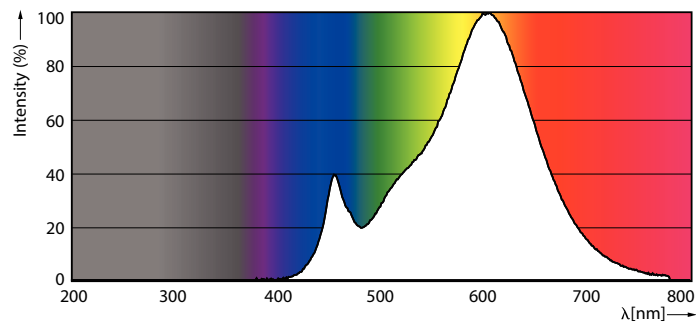

LEDLustre Corepro 5W P45 E27 827 FR-POC