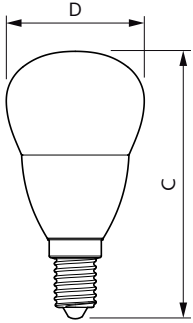

### Product data

General Information		Warm-up time to 60% light (nom.)		0.5 s	
Cap base	E14 [ E14]	Power factor (nom.)		0.51	
EU RoHS compliant	Yes	Voltage (Nom)		220-240 V	
Nominal lifetime (nom.)	15000 h	<b>Temperature</b>			
Switching cycle	50,000X	T-Case maximum (nom.)		81 °C	
	Sphere	<b>Controls and Dimming</b>			
<b>Light Technical</b>		Dimmable		No	
Colour Code	827 [ CCT of 2,700 K]	<b>Mechanical and Housing</b>			
Luminous flux (nom.)	470 lm	Lamp Finish		Frosted	
Colour designation	Warm white (WW)	Bulb shape		P45 [ P 45mm]	
Correlated Colour Temperature (Nom)	2700 K	<b>Approval and Application</b>			
Luminous efficacy (rated) (nom.)	94.00 lm/W	Energy Efficiency Class		F	
Colour consistency	<6	Energy consumption kWh/1,000 hours		5 kWh	
Colour rendering index (nom.)	80				453203
LLMF at end of nominal lifetime (nom.)	70 %	<b>Product Data</b>			
<b>Operating and Electrical</b>		Full product code		871951431264700	
Input frequency	50 to 60 Hz	Order product name		CorePro lustre ND 5-40W E14 827 P45 FR	
Power (Rated) (Nom)	5 W	EAN/UPC – product		8719514312647	
Lamp current (nom.)	44 mA				
Wattage equivalent	40 W				
Starting time (nom.)	0.5 s				

## Dimensional drawing

Candle P45 5-40W 470lm 2700K E14 ND FR

Product	D	C
CorePro lustre ND 5-40W E14 827 P45 FR	45 mm	87 mm