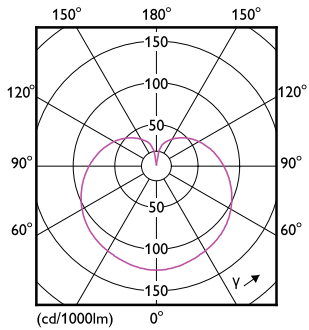

Photometric data

LEDLustre Corepro P45 5W E27 827 FR-LDD

LEDlustre CorePro 5W P45 E14 827-GUL