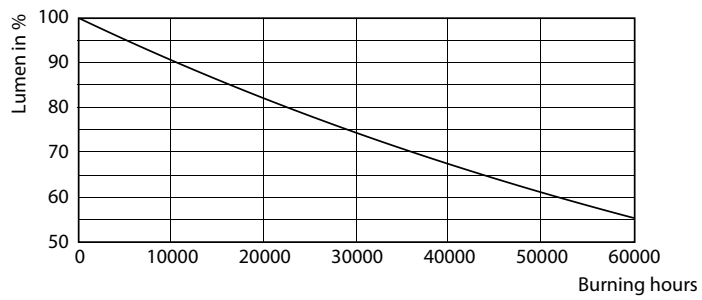

CorePro LEDtube EM/Mains

Lifetime

LEDtube 30K