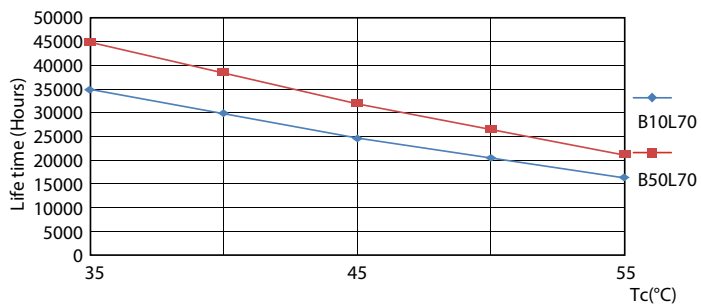

Warnings and Safety

• -

Product data

General Information		Operating and Electrical	
Cap base	G13 [Medium Bi-Pin Fluorescent]	Input frequency	50 to 60 Hz
EU RoHS compliant	Yes	Power (Rated) (Nom)	14.5 W
Nominal lifetime (nom.)	30000 h	Lamp current (nom.)	70 mA
Switching cycle	200,000X	Starting time (nom.)	0.5 s
	Sphere	Warm-up time to 60% light (nom.)	0.5 s
		Power factor (nom.)	0.9
		Voltage (Nom)	220-240 V
Light Technical		Temperature	
Colour Code	865 [CCT of 6,500 K]	T-ambient (max.)	45 °C
Beam Angle (Nom)	240 °	T-ambient (min.)	-20 °C
Luminous flux (nom.)	1600 lm	T storage (max.)	65 °C
Colour designation	Cool Daylight	T storage (min.)	-40 °C
Correlated Colour Temperature (Nom)	6500 K	T-Case maximum (nom.)	40 °C
Luminous efficacy (rated) (nom.)	110.00 lm/W		
Colour consistency	<6		
Colour rendering index (nom.)	80		
LLMF at end of nominal lifetime (nom.)	70 %		

LEDtube COR 1 14,5W G13 1600lm-LDD

CorePro LEDtube EM/Mains

Photometric data

LEDtube COR 1 14,5W G13 1600lm 865-GUL

Lifetime

LEDtube COR 1 14,5W 30K LifetimeVsTc-LED

LEDtube COR 1 14,5W 30K LumenVsTc-LMP

LEDtube 30K