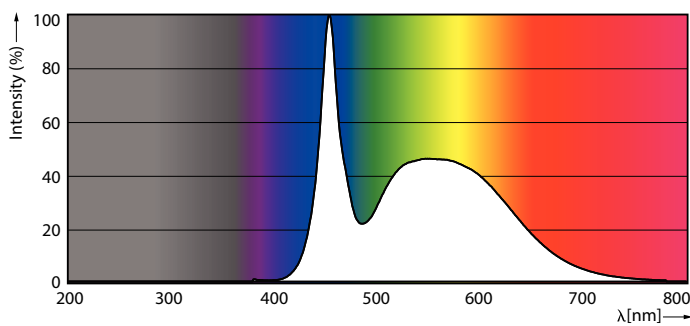

Photometric data

LEDtube COR 1 14,5W G13 1600lm 865-POC