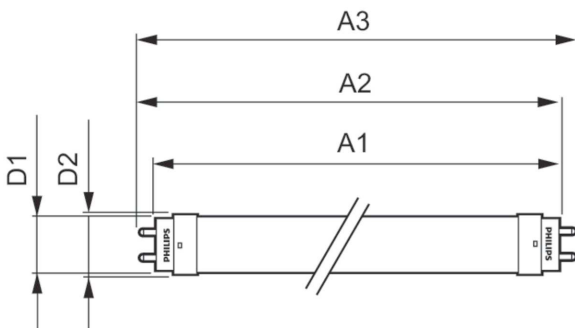

Warnings and Safety

• -

Product data

General Information		Operating and Electrical	
Cap base	G13 [Medium Bi-Pin Fluorescent]	Input frequency	50 to 60 Hz
EU RoHS compliant	Yes	Power (Rated) (Nom)	14.5 W
Nominal lifetime (nom.)	30000 h	Lamp current (nom.)	70 mA
Switching cycle	200,000X	Starting time (nom.)	0.5 s
	Sphere	Warm-up time to 60% light (nom.)	0.5 s
		Power factor (nom.)	0.9
		Voltage (Nom)	220-240 V
Light Technical		Temperature	
Colour Code	865 [CCT of 6,500 K]	T-ambient (max.)	45 °C
Beam Angle (Nom)	240 °	T-ambient (min.)	-20 °C
Luminous flux (nom.)	1600 lm	T storage (max.)	65 °C
Colour designation	Cool Daylight	T storage (min.)	-40 °C
Correlated Colour Temperature (Nom)	6500 K	T-Case maximum (nom.)	40 °C
Luminous efficacy (rated) (nom.)	110.00 lm/W		
Colour consistency	<6		
Colour rendering index (nom.)	80		
LLMF at end of nominal lifetime (nom.)	70 %		

CorePro LEDtube EM/Mains

Controls and Dimming

Dimmable	No
----------	----

Mechanical and Housing

Lamp Finish	Frosted
Bulb material	Glass
Product length	1200 mm
Bulb shape	Tube, double-ended

Approval and Application

Energy Efficiency Class	E
Energy-saving product	Yes
Approval marks	RoHS compliance CE marking KEMA Keur certificate

Energy consumption kWh/1,000 hours	15 kWh
	467310

Product Data

Full product code	871951432537100
Order product name	CorePro LEDtube 1200mm 14.5W865
EAN/UPC – product	8719514325371
Order code	32537100
SAP numerator – quantity per pack	1
Numerator – packs per outer box	10
SAP material	929003022402
SAP net weight (piece)	0.215 kg

Dimensional drawing

T8 Corepro 220-240V 14.5W 1600lm 6500K

Product	D1	D2	A1	A2	A3
CorePro LEDtube 1200mm 14.5W865	25.7 mm	28 mm	1198 mm	1205 mm	1212 mm

Photometric data

LEDtube COR 1 14,5W G13 1600lm 865-POC