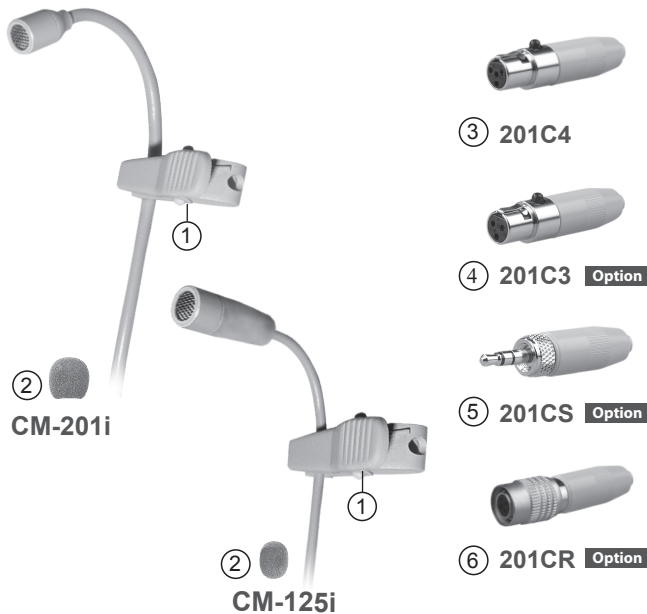

Miniature & Subminiature Condenser Microphones

Lavaliere Microphone

- ① Clip
- ② Windscreen
- ③ 4 Pin Mini XLR
- ④ 3 Pin Mini XLR (Option)
- ⑤ 3.5mm Stereo Plug (Option)
- ⑥ 4 Pin Hirose Connector (Option)

***Note : above ④、⑤ and ⑥ are standard accessory to deluxe pack.**

CM-201iF/CM-201iB

Miniature Lavaliere Microphone

- * Omni-directional pick up pattern for various applications.
- * Wide dynamic range and frequency response for excellent sound reinforcement.
- * No proximity effect.
- * Low profile design.
- * Together with clip for easy attaching to a tie, lapel, dress etc.
- * Detachable connector.

Available Color

Model No.	CM-201i
Frequency Response	60 ~ 15,000Hz
Polar Pattern	Omni-directional
Sensitivity @ 1 KHz	-60 ± 3dB *(1mV)*0dB=1V/μbar
Impedance	2.2kΩ
max. SPL for 1% T.H.D.	130dB
Connector Type	4 Pin Mini XLR
Standard Accessories	Windscreen
Dimension (mm)	Ø5mm (W) * 9mm (H)
Net Weight	20.7 grams

CM-125iF/CM-125iB

Subminiature Lavaliere Microphone

- * World class quality.
- * For theatre, documentary, TV and live sound.
- * Omni-directional.
- * Excellent acoustic performance.
- * Ultra slim design.
- * Detachable connector.