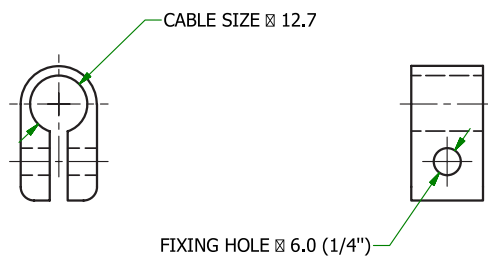

Standard Cable Cleat

12.7mm, Size 5

pro-POWER

Specifications

Cleat Size : 5
Material : LDPE
Colour : Black

Diagram

Dimensions : Millimetres

Part Number Table

Description	Part Number
Standard Cable Cleat, LDPE, Black	12877

Important Notice : This data sheet and its contents (the "Information") belong to the members of the AVNET group of companies (the "Group") or are licensed to it. No licence is granted for the use of it other than for information purposes in connection with the products to which it relates. No licence of any intellectual property rights is granted. The Information is subject to change without notice and replaces all data sheets previously supplied. The Information supplied is believed to be accurate but the Group assumes no responsibility for its accuracy or completeness, any error in or omission from it or for any use made of it. Users of this data sheet should check for themselves the Information and the suitability of the products for their purpose and not make any assumptions based on information included or omitted. Liability for loss or damage resulting from any reliance on the Information or use of it (including liability resulting from negligence or where the Group was aware of the possibility of such loss or damage arising) is excluded. This will not operate to limit or restrict the Group's liability for death or personal injury resulting from its negligence. pro-POWER is the registered trademark of Premier Farnell Limited 2019.